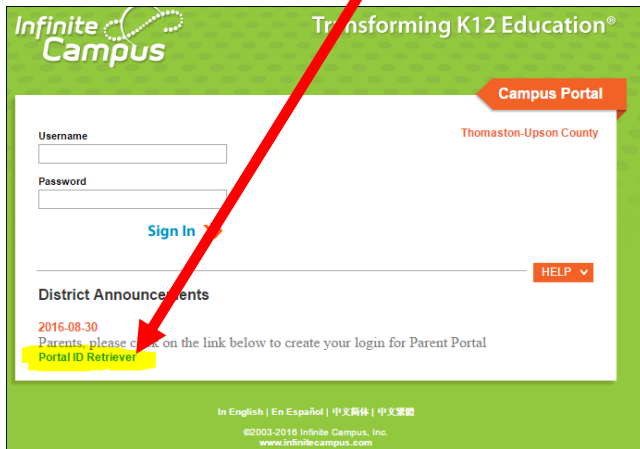

Dear Parents:

We are excited to announce the launch of our new Student Information System: Infinite Campus. To begin using the Infinite Campus Parent Portal to access your child's grades and attendance, please follow the instructions provided.

1. Go to the Parent Portal web address:
<https://campus.upson.k12.ga.us/campus/portal/upson.jsp?>
2. Click on the link **Portal ID Retriever** link

3. Enter the requested information: **student's social security number and date of birth**. Click Submit