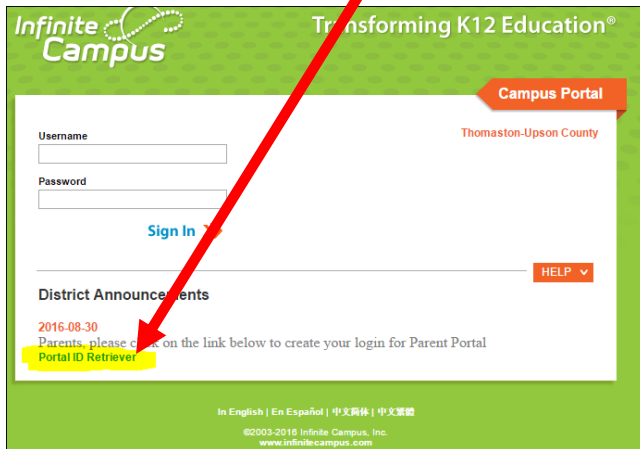

Dear Parents:

We are excited to announce the launch of our new Student Information System: Infinite Campus. To begin using the Infinite Campus Parent Portal to access your child's grades and attendance, please follow the instructions provided.

1. Go to the Parent Portal web address:  
<https://campus.upson.k12.ga.us/campus/portal/upson.jsp?>
2. Click on the link **Portal ID Retriever** link

3. Enter the requested information: **student's social security number and date of birth**. Click Submit