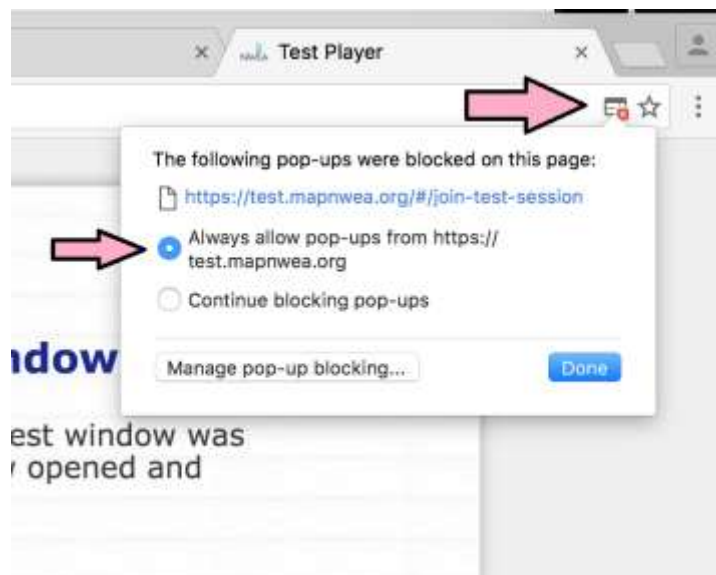

### **CHROMEVOX SHORTCUTS:**

Silence Speech – CTRL

Decrease Rate Of Speech – Shift + Alt + [ (15% is normal speech)

Increase Rate Of Speech – Shift + Alt + ]

Now in Chrome: go to the following address:

Test.mapnwea.org

If you get the “Whoops where’s my test window?” screen, you may have to allow pop-ups from chrome. Click on the icon on the right and click **Allow Pop-Ups**.

Once the login screen comes up, continue to login as normal.