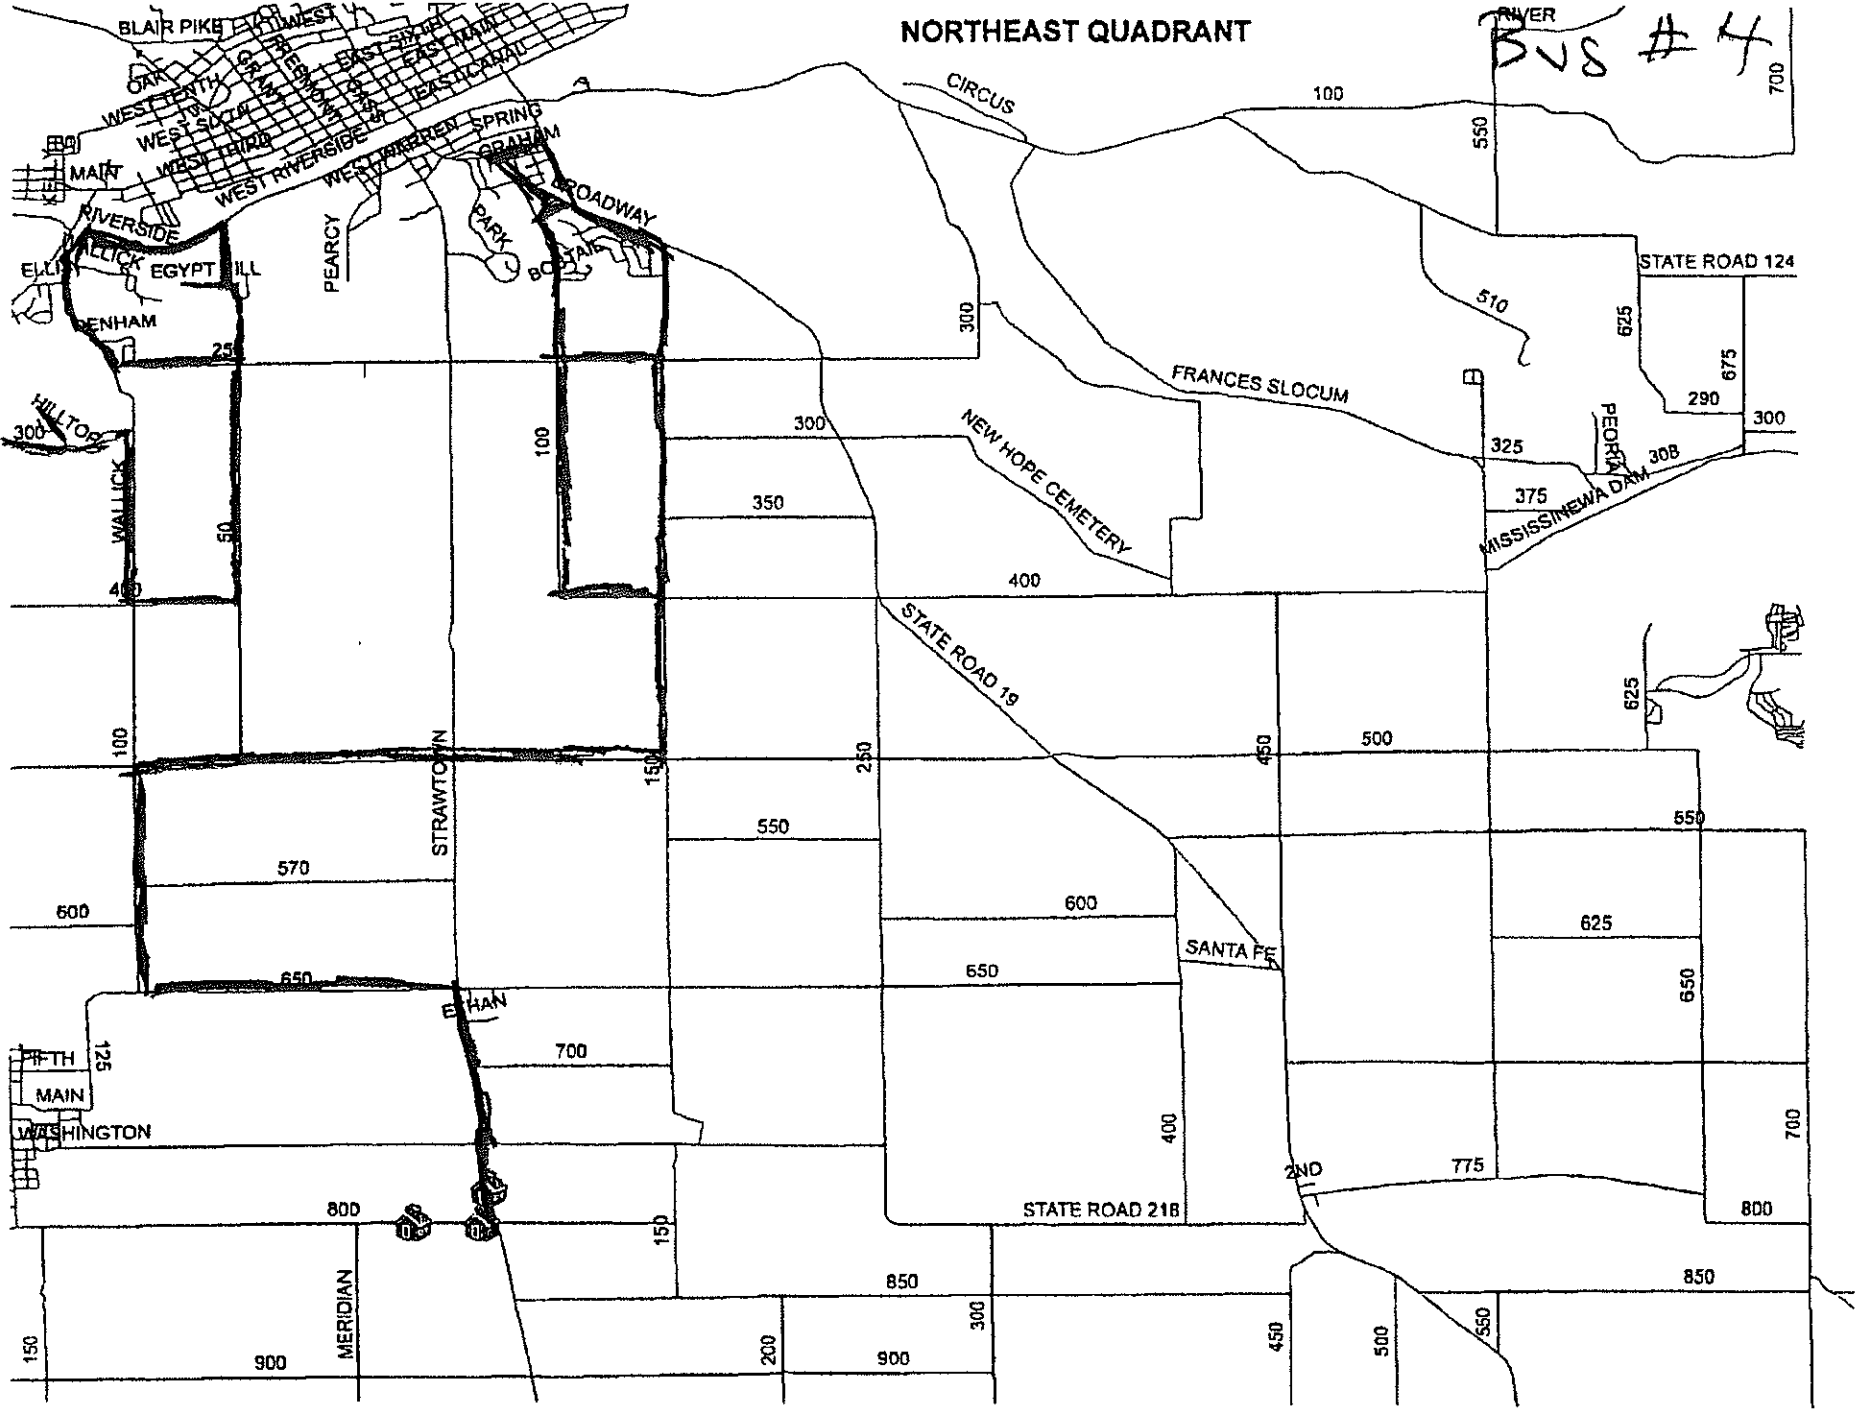

Bus #2

MACONAQUAH CAMPUS

DWS #4

NORTHEAST QUADRANT

RIVER
BUS # 4
700

Eagles Point - Pipe Creek

Bus # 5

STATE ROAD 218

MACONAQUAH CAMPUS

BUS #6

Bus #6

Strew for an

MACONAQUAH CAMPUS

MACONAQUAH CAMPUS

D.S.
#15

Eagles Point - Pipe Creek

Bus # 28

Eagles Point - Pipe Creek

Bus #28