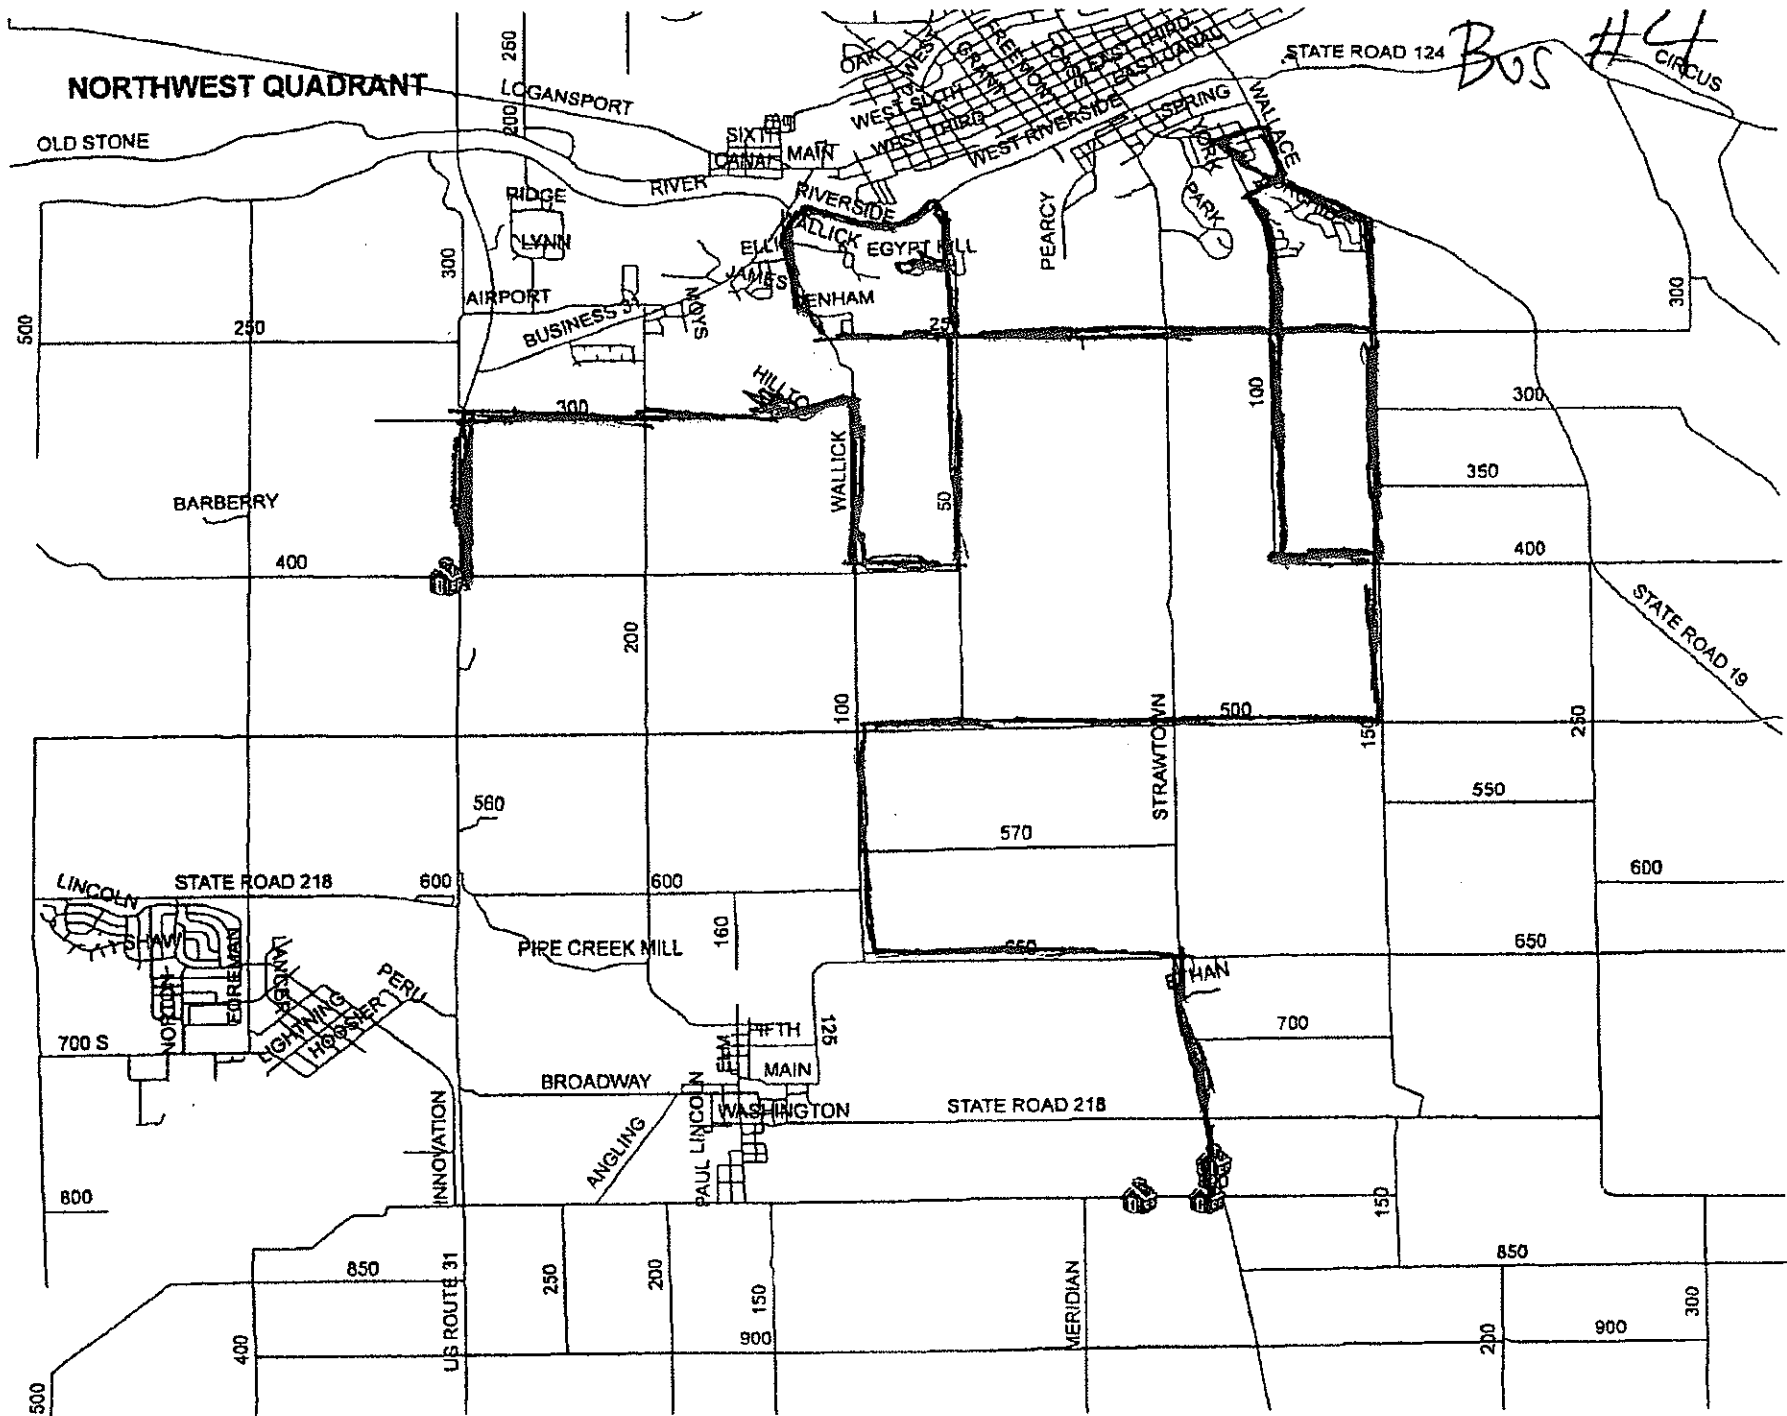

Bus #2

MACONAQUAH CAMPUS

DWS #4

NORTHEAST QUADRANT

RIVER
BUS # 4
700

Eagles Point - Pipe Creek

Bus # 5

STATE ROAD 218

MACONAQUAH CAMPUS

BUS #6

Bus #6

Strew for an

MACONAQUAH CAMPUS

MACONAQUAH CAMPUS

D.S.
#15

Eagles Point - Pipe Creek

Bus # 28

Eagles Point - Pipe Creek

Bus #28