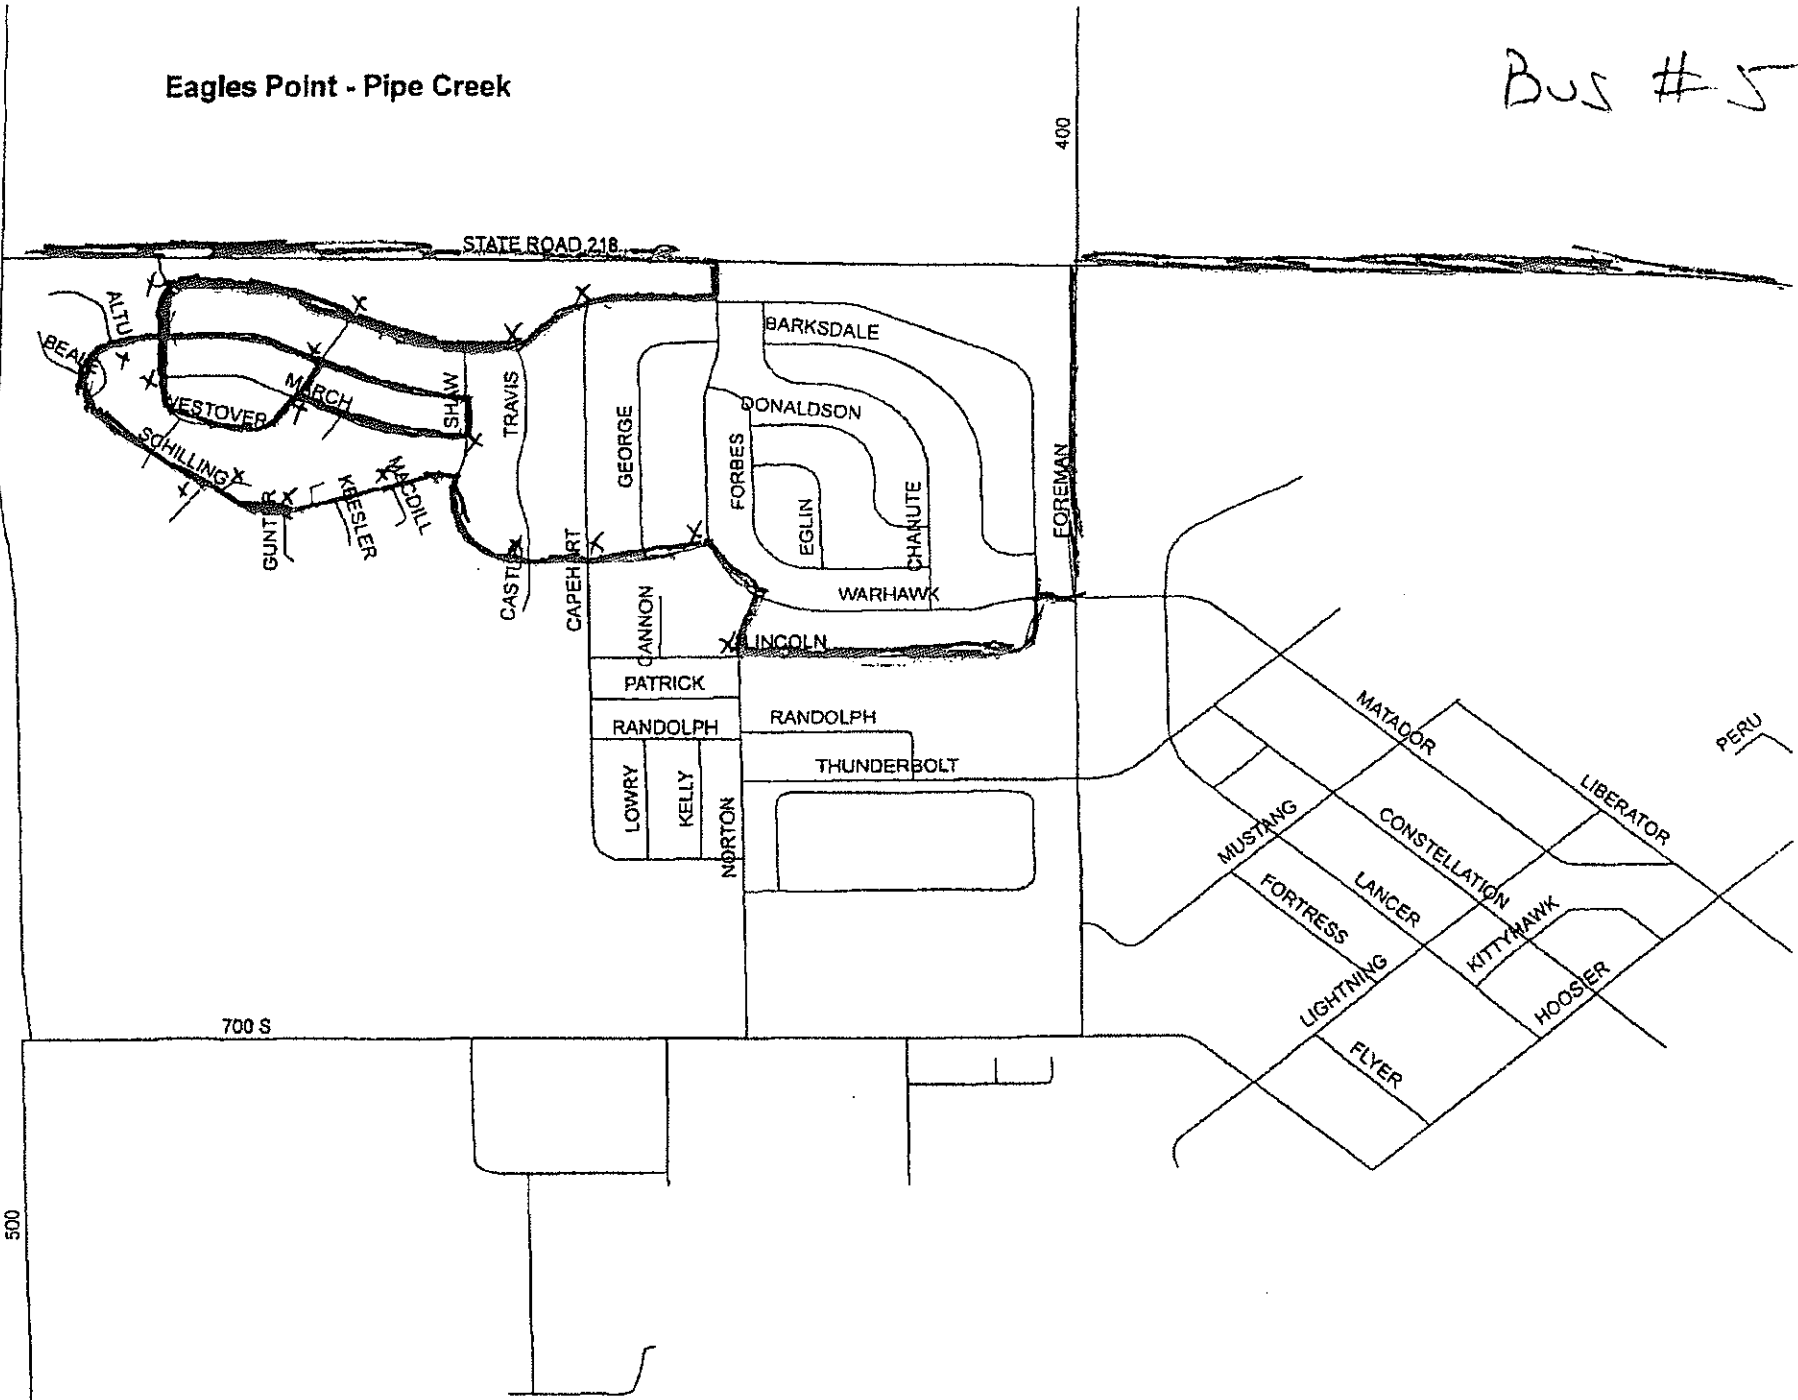

Bus #2

MACONAQUAH CAMPUS

DWS #4

NORTHEAST QUADRANT

RIVER
BUS # 4
700

Eagles Point - Pipe Creek

Bus # 5

STATE ROAD 218

MACONAQUAH CAMPUS

BUS #6

Bus #6

Strew for an

MACONAQUAH CAMPUS

MACONAQUAH CAMPUS

D.S.
#15

Eagles Point - Pipe Creek

Bus # 28

Eagles Point - Pipe Creek

Bus #28