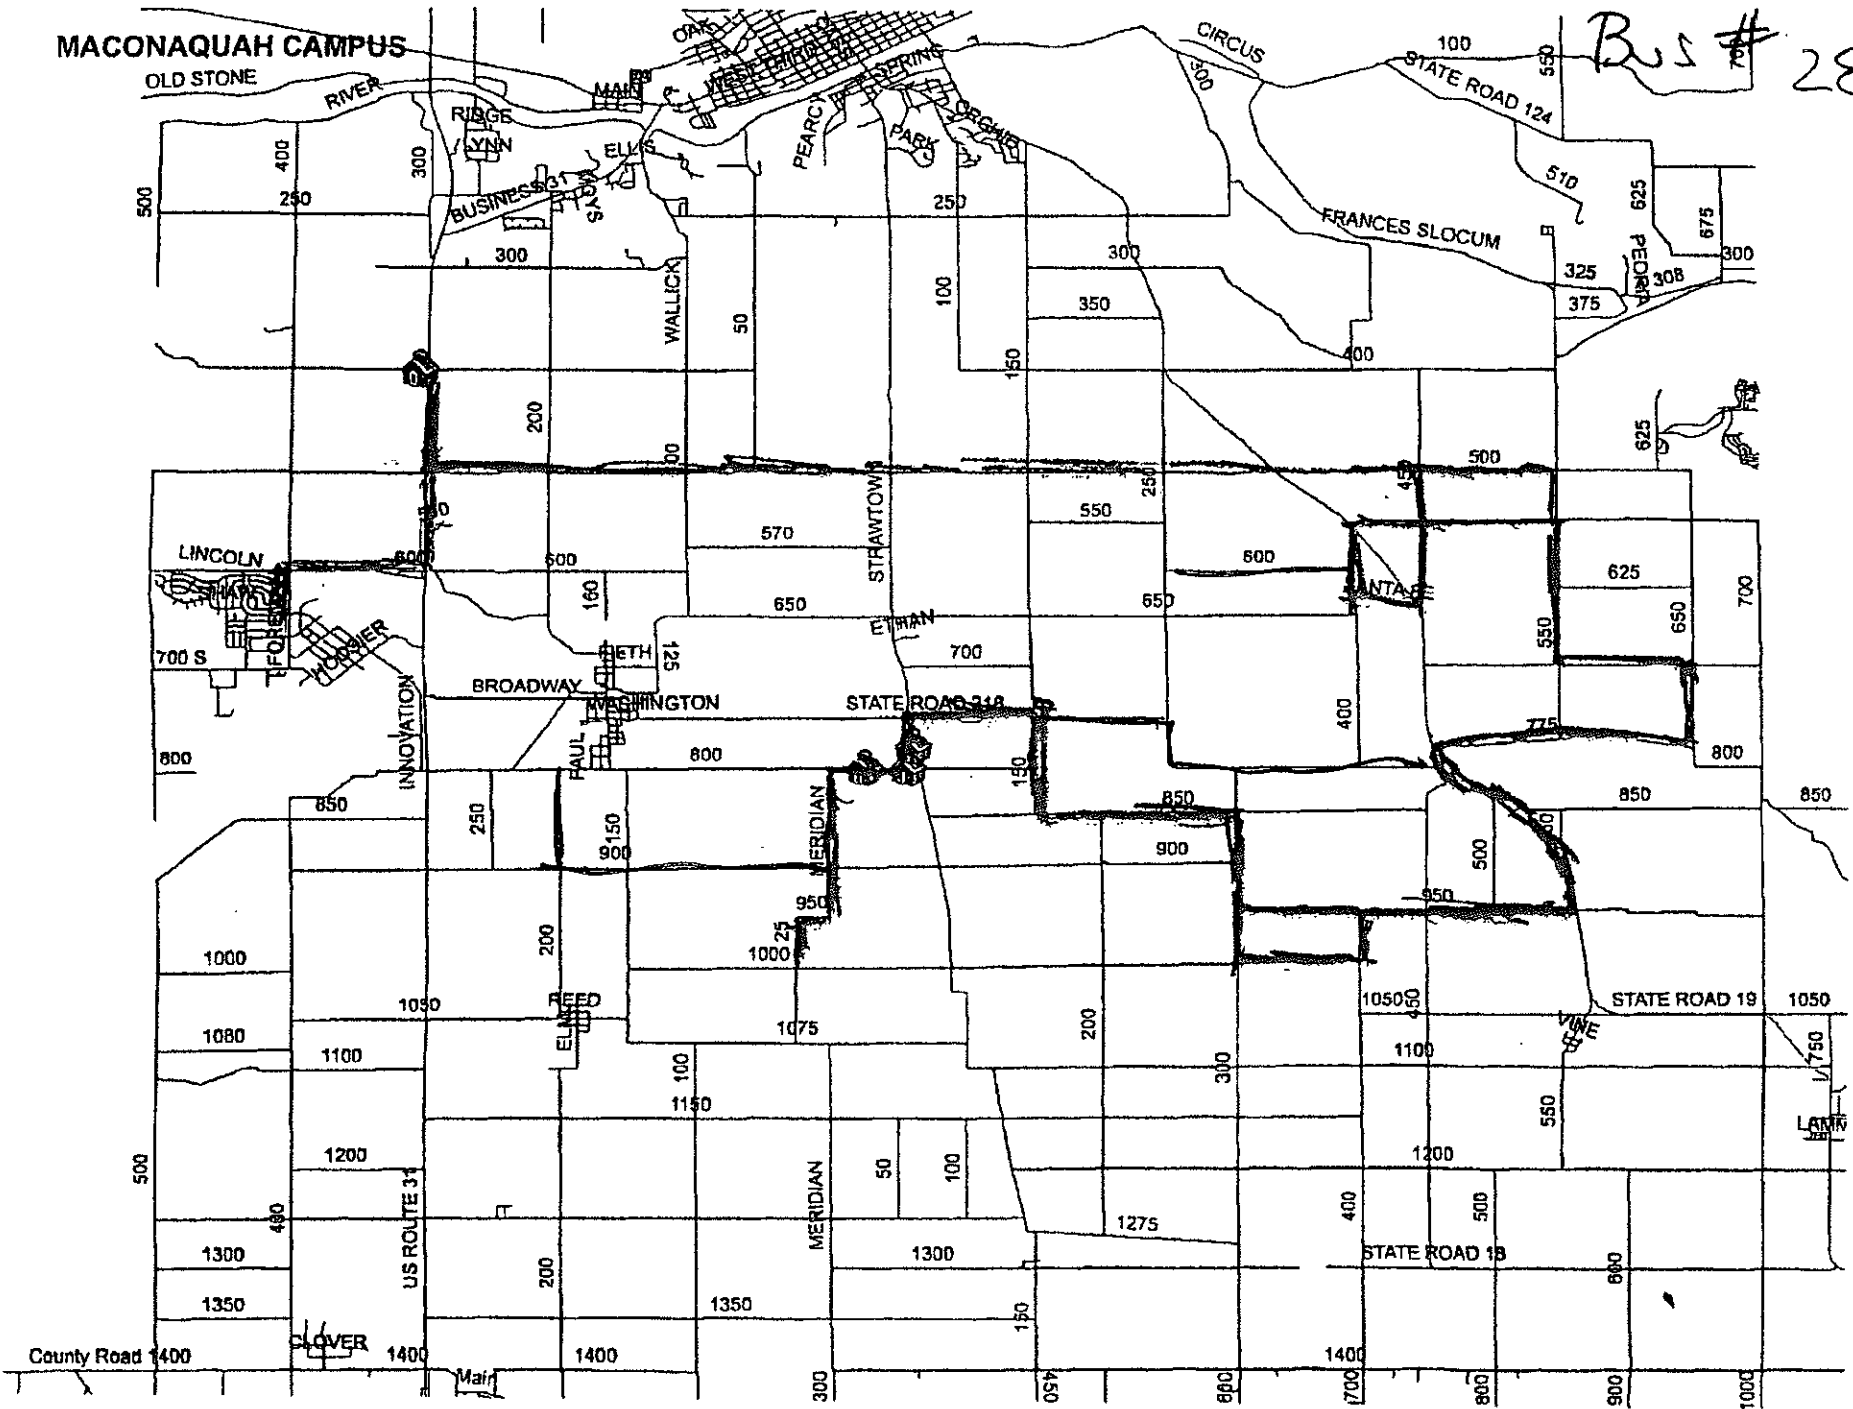

Bus #2

MACONAQUAH CAMPUS

DWS #4

NORTHEAST QUADRANT

RIVER
BUS # 4
700

Eagles Point - Pipe Creek

Bus # 5

STATE ROAD 218

Bus # 28

Eagles Point - Pipe Creek

Bus #28