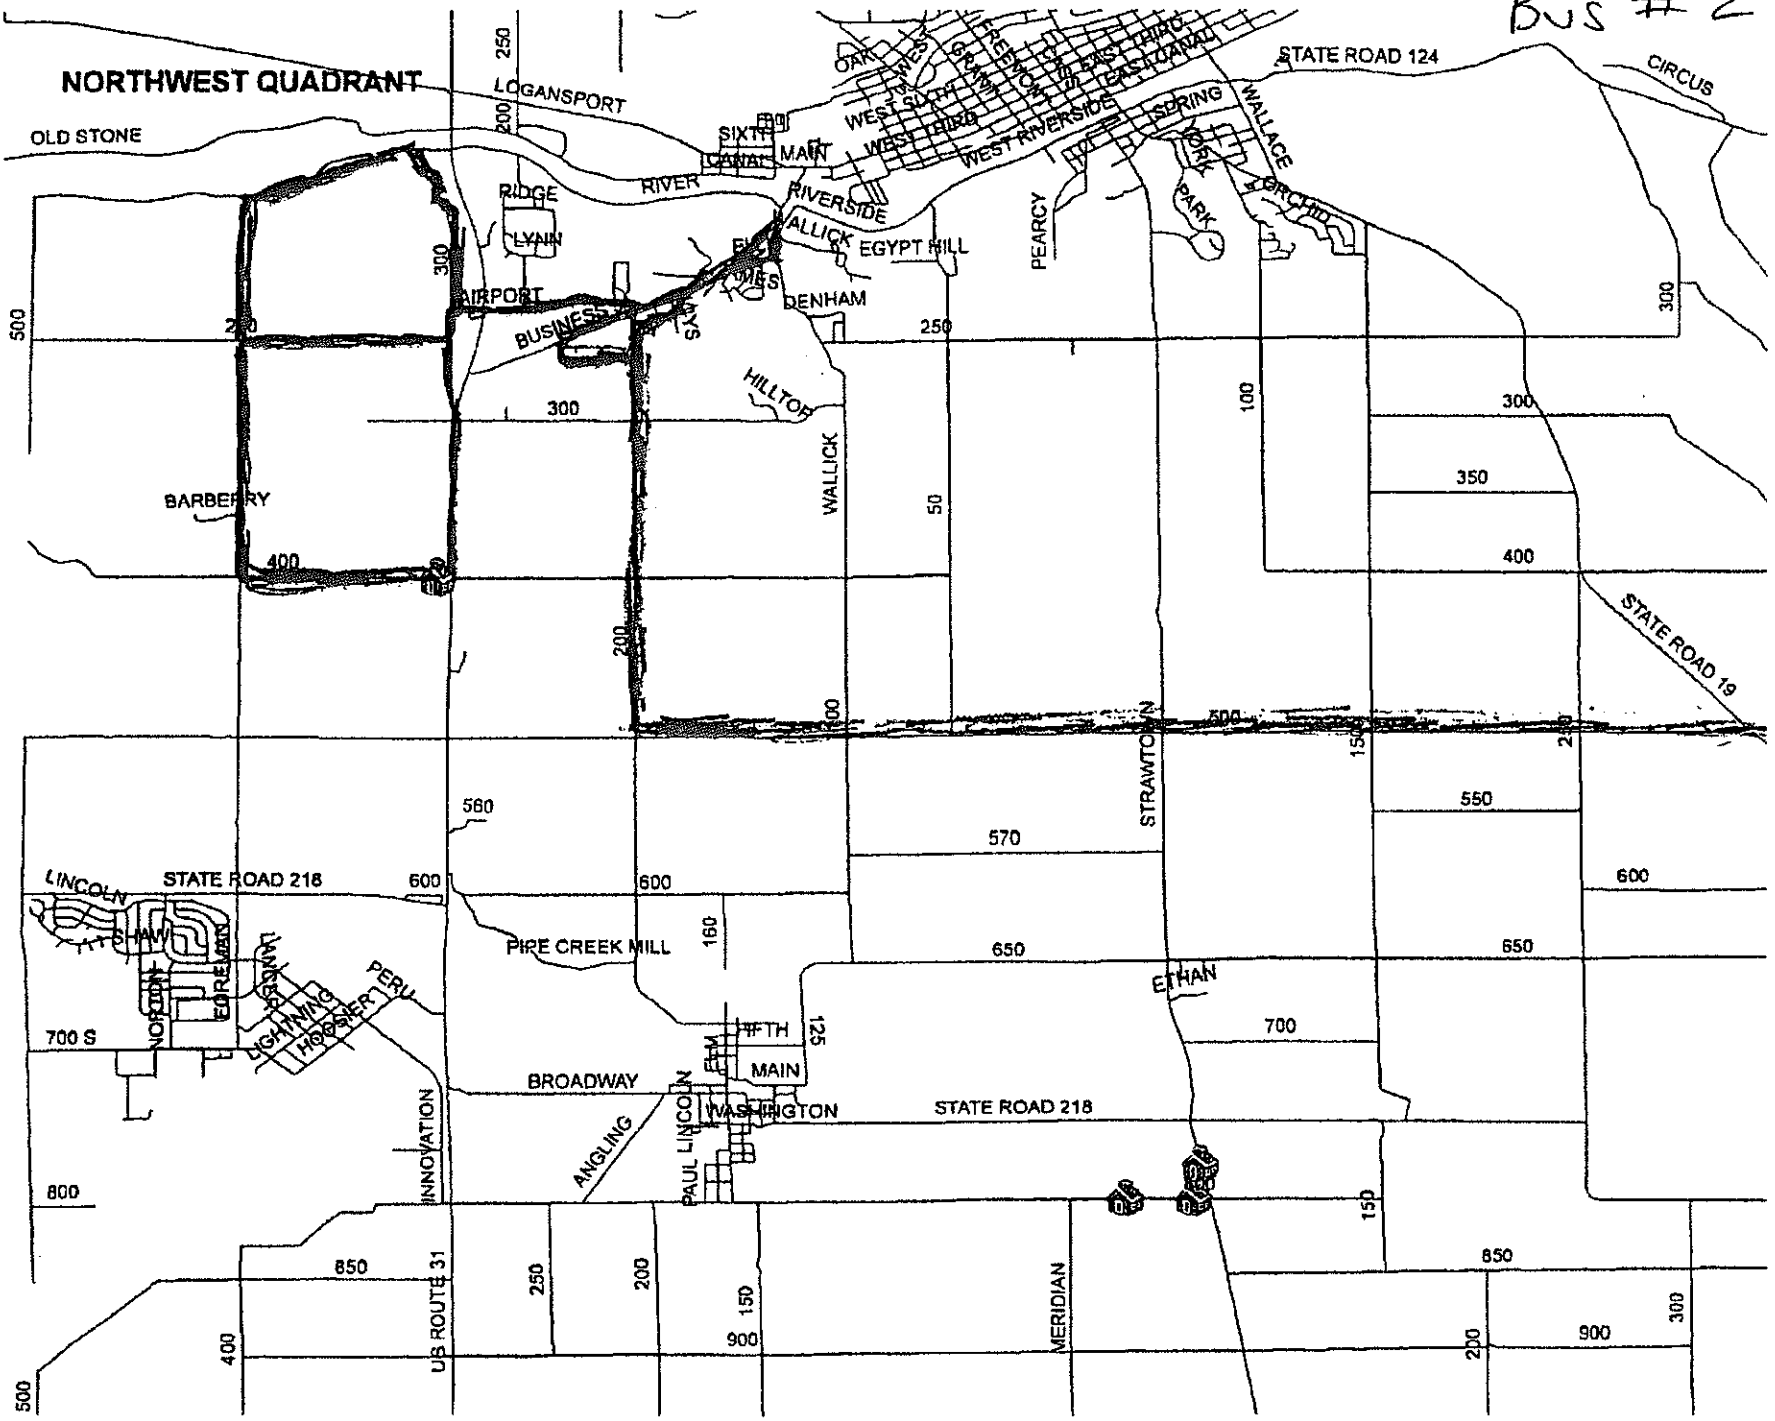

Bus #2

MACONAQUAH CAMPUS

DWS #4

NORTHEAST QUADRANT

RIVER
BUS # 4
700

Eagles Point - Pipe Creek

Bus # 5

STATE ROAD 218

MACONAQUAH CAMPUS

BUS #6

Bus #6

Strew for an

MACONAQUAH CAMPUS

MACONAQUAH CAMPUS

D.S.
#15

Eagles Point - Pipe Creek

Bus # 28

Eagles Point - Pipe Creek

Bus #28