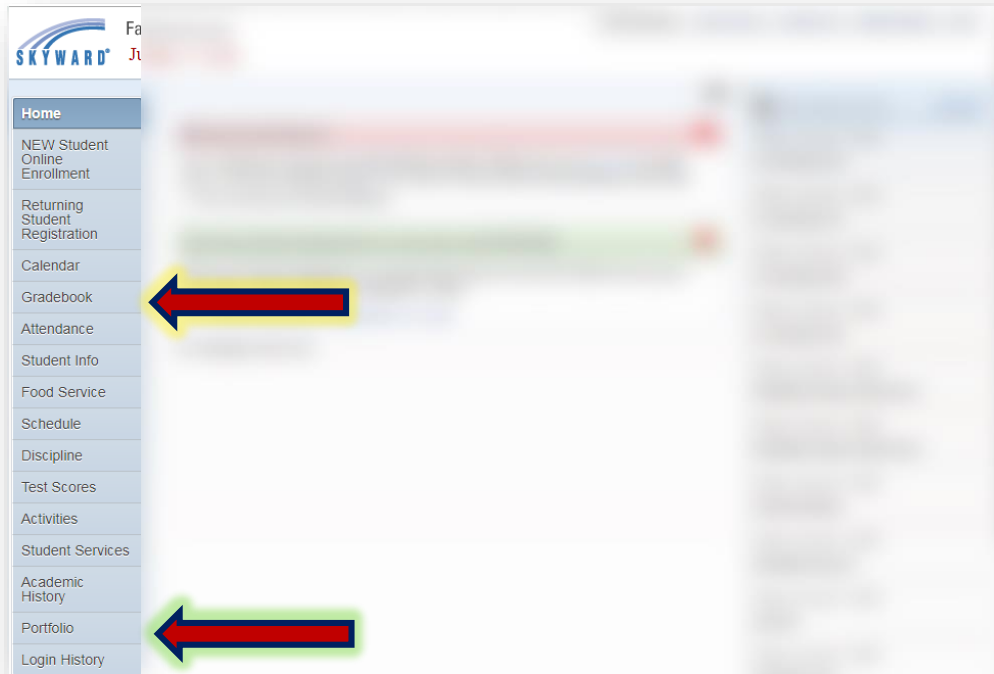

How to View Your Student's Current Year Class Grades

- 🔒 Log into your Skyward Family Access Account
 - 🔗 Select the **Gradebook Tab** to view current grades
 - 🔗 Select the **Portfolio Tab** to view Progress Report Letters and Report Cards

- 🔒 Open the Gradebook Tab to display the following information

This area displays your student's current year classes and grades. The columns highlighted in yellow represent the current grading period.