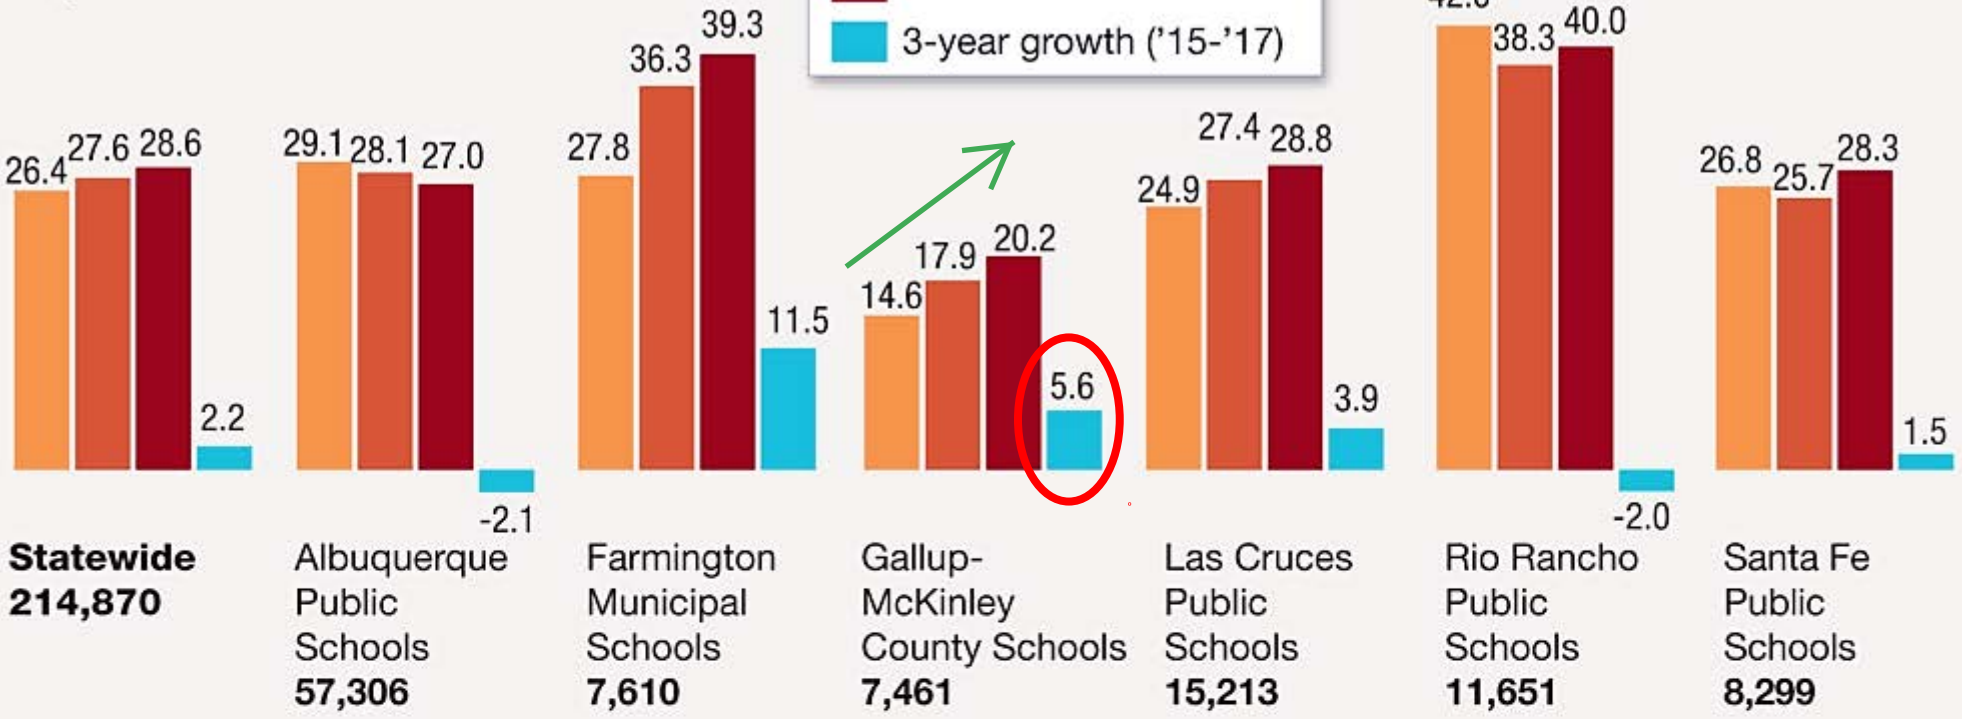

PARCC ENGLISH LANGUAGE ARTS

% proficient

PARCC MATH

% proficient

Out of the 6 largest districts in the State, GMCS is #2 in three year growth in Math and ELA.

More information on PARCC Scores at gmcs.k12.nm.us