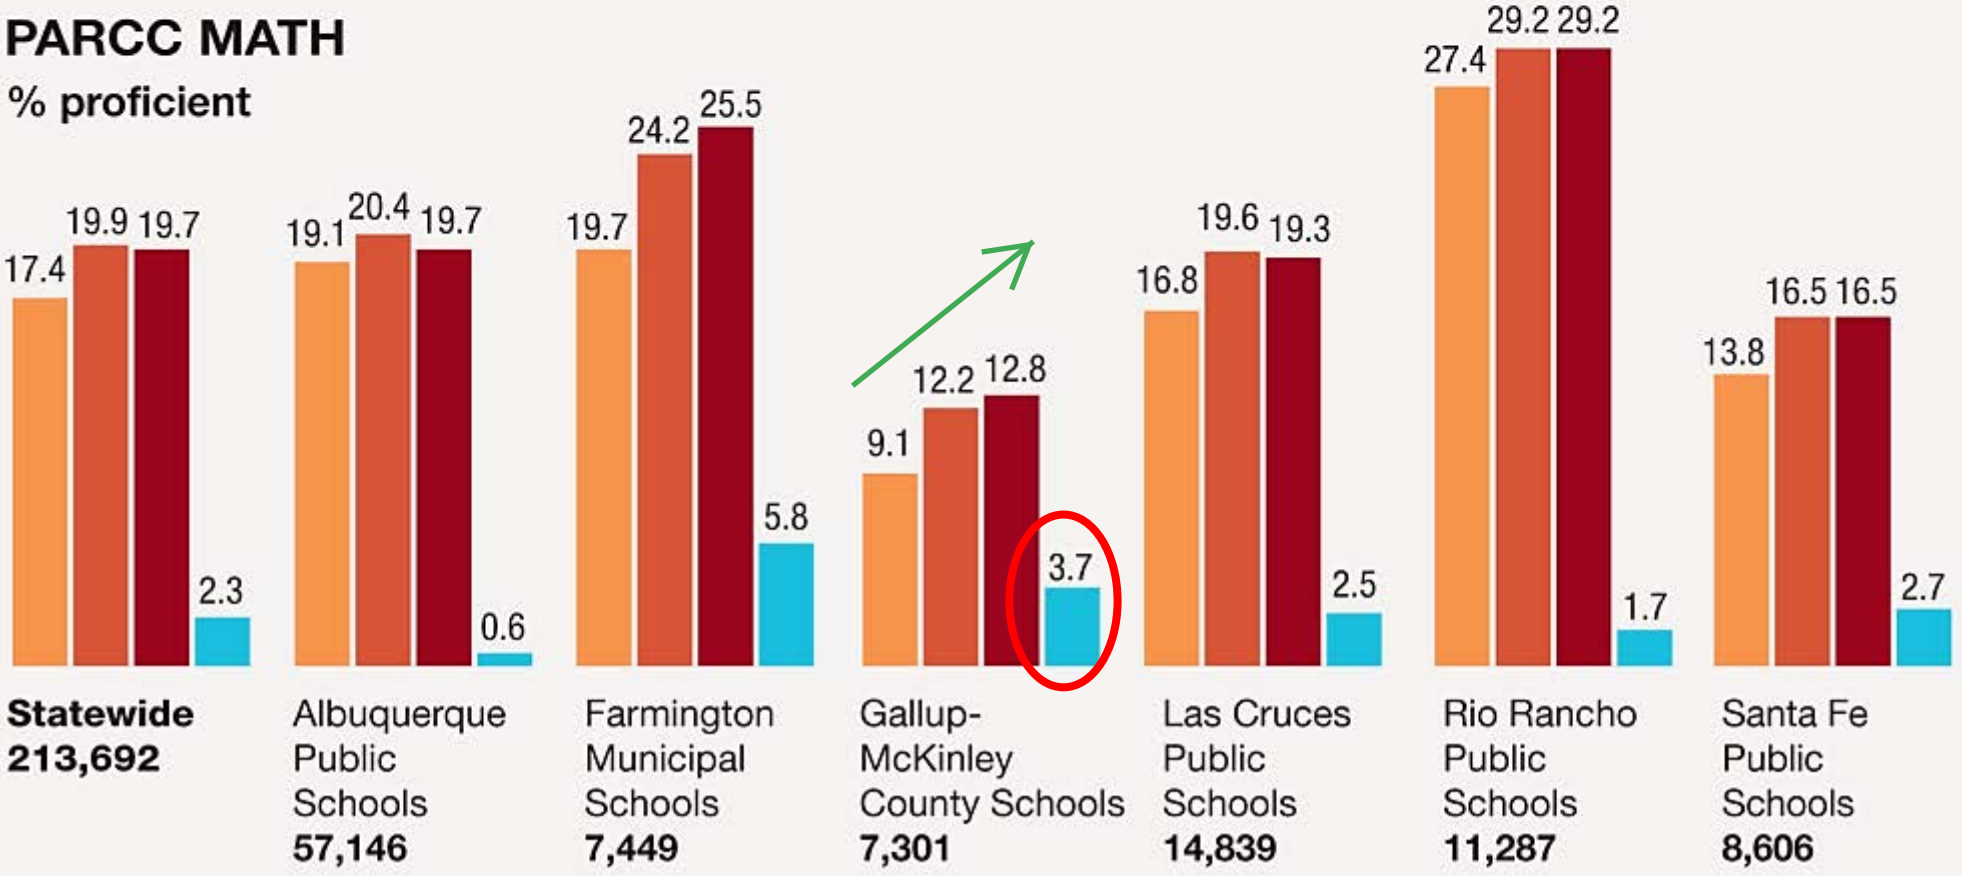

PARCC ENGLISH LANGUAGE ARTS

% proficient

PARCC MATH

% proficient

Out of the 6 largest districts in the State, GMCS is #2 in three year growth in Math and ELA.

More information on PARCC Scores at gmcs.k12.nm.us