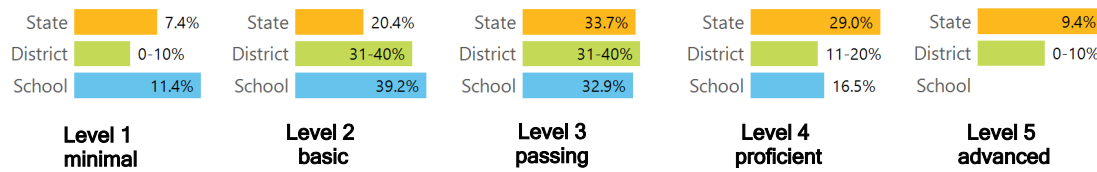

TEACHER DATA

14.4

Teachers

80.8%

Experienced Teachers

0.0%

Provisional Teachers

100.0%

In-field Teachers

DETAILED ASSESSMENT AND OTHER DATA

Student Performance

The following information shows each level of student performance on statewide assessments.

MATH

ENGLISH

SCIENCE

Assessment Participation

Discipline

22
INCIDENTS OF VIOLENCE

OTHER DATA

15.3%

Chronic Absenteeism

Per-pupil expenditure data will be available in early 2019.

Per-Pupil Expenditure

To access User Guide and see more detailed information, please visit <http://msrc.mdek12.org>.