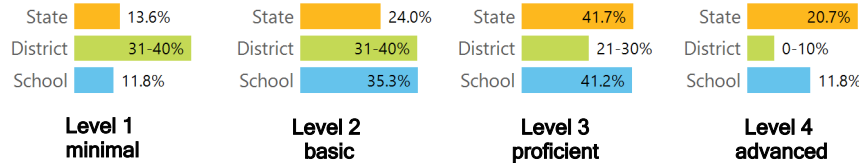

TEACHER DATA

14.4

Teachers

80.8%

Experienced Teachers

0.0%

Provisional Teachers

100.0%

In-field Teachers

DETAILED ASSESSMENT AND OTHER DATA

Student Performance

The following information shows each level of student performance on statewide assessments.

MATH

ENGLISH

SCIENCE

Assessment Participation

Discipline

22
INCIDENTS OF VIOLENCE

OTHER DATA

15.3%

Chronic Absenteeism

Per-pupil expenditure data will be available in early 2019.

Per-Pupil Expenditure

To access User Guide and see more detailed information, please visit <http://msrc.mdek12.org>.