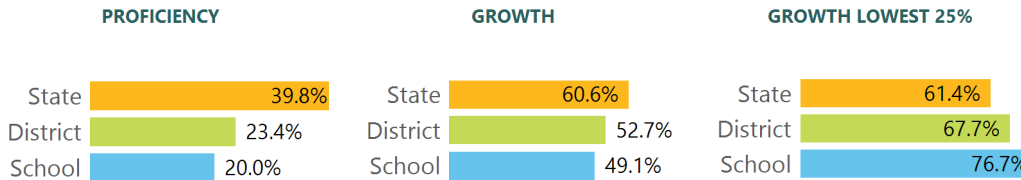

SCHOOL ACCOUNTABILITY GRADE COMPONENTS

Mississippi's accountability system assigns "A" through "F" letter grades for schools and districts. Grades are based on student achievement, student growth, student participation in testing, and other academic measures.

Math

Measurements of student performance on the statewide math assessment.

English

Measurements of student performance on the statewide English language arts (ELA) assessment.

Other Measures

Other measurements of student performance that factor into the accountability grade.