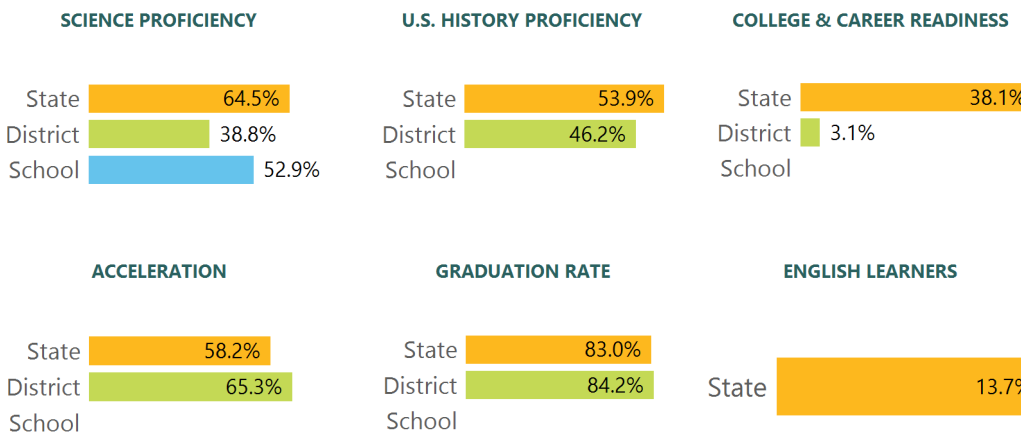

Math

Measurements of student performance on the statewide math assessment.

English

Measurements of student performance on the statewide English language arts (ELA) assessment.

Other Measures

Other measurements of student performance that factor into the accountability grade.

TEACHER DATA

14.4

Teachers

80.8%

Experienced Teachers

0.0%

Provisional Teachers

100.0%