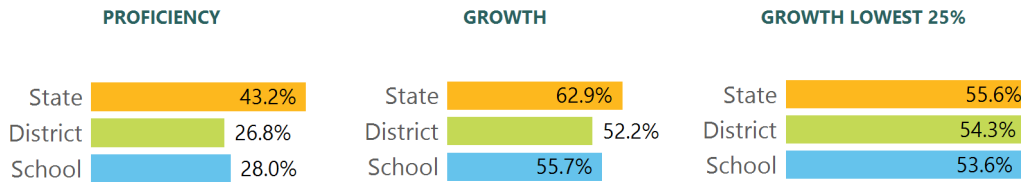

School Report Card 2017 - 2018

For more detailed information, please visit <http://msrc.mdek12.org>.

Montgomery County Elementary School Montgomery County School District

Grade

C

800 SCHOOL ROAD
Kilmichael, MS 39747
Patricia Cox
patriciacox@mcsdms.net

SCHOOL ACCOUNTABILITY GRADE COMPONENTS

Mississippi's accountability system assigns "A" through "F" letter grades for schools and districts. Grades are based on student achievement, student growth, student participation in testing, and other academic measures.

Math

Measurements of student performance on the statewide math assessment.

English

Measurements of student performance on the statewide English language arts (ELA) assessment.