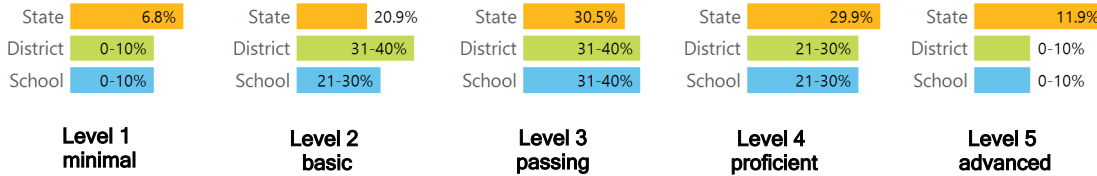

TEACHER DATA

14.4

Teachers

80.8%

Experienced Teachers

0.0%

Provisional Teachers

100.0%

In-field Teachers

DETAILED ASSESSMENT AND OTHER DATA

Student Performance

The following information shows each level of student performance on statewide assessments.

MATH

ENGLISH

SCIENCE

Assessment Participation