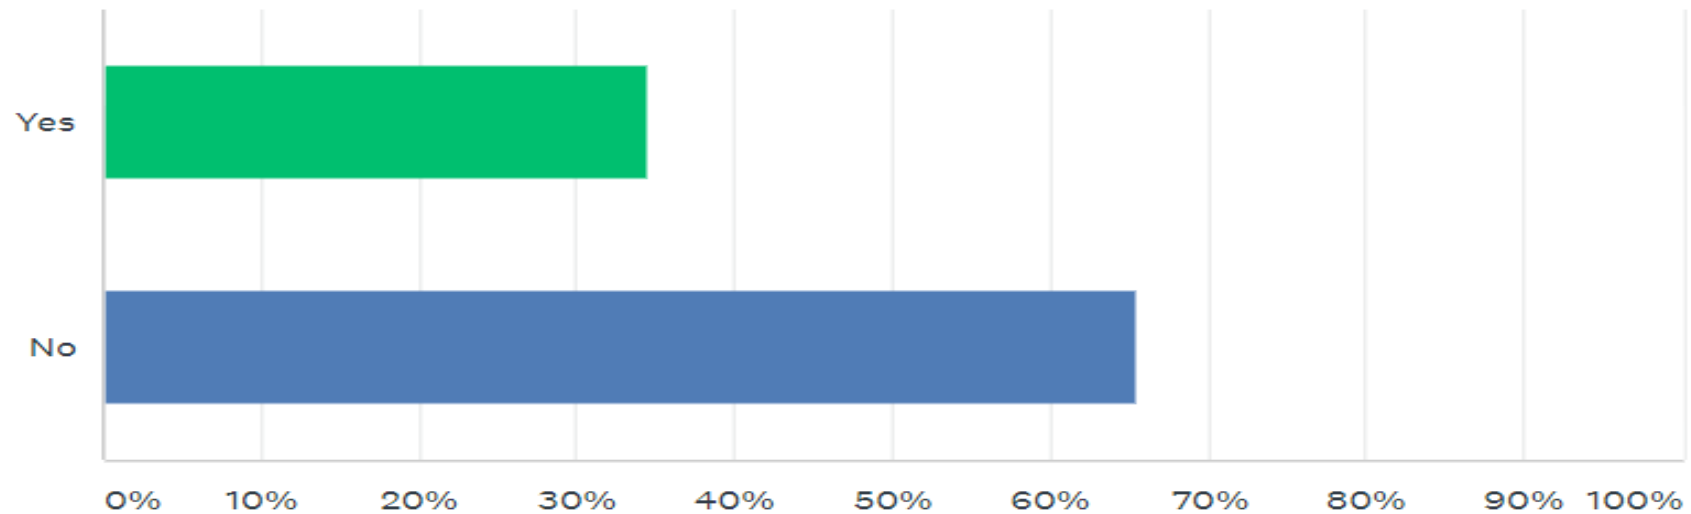

QUESTION 3 YEAR-ROUND SCHOOL

I would be in favor of the school division looking into a year-round school option for the 2020-2021 school year.

Answered: 235 Skipped: 20

ANSWER CHOICES	RESPONSES	
Yes	34.47%	81
No	65.53%	154
TOTAL		235