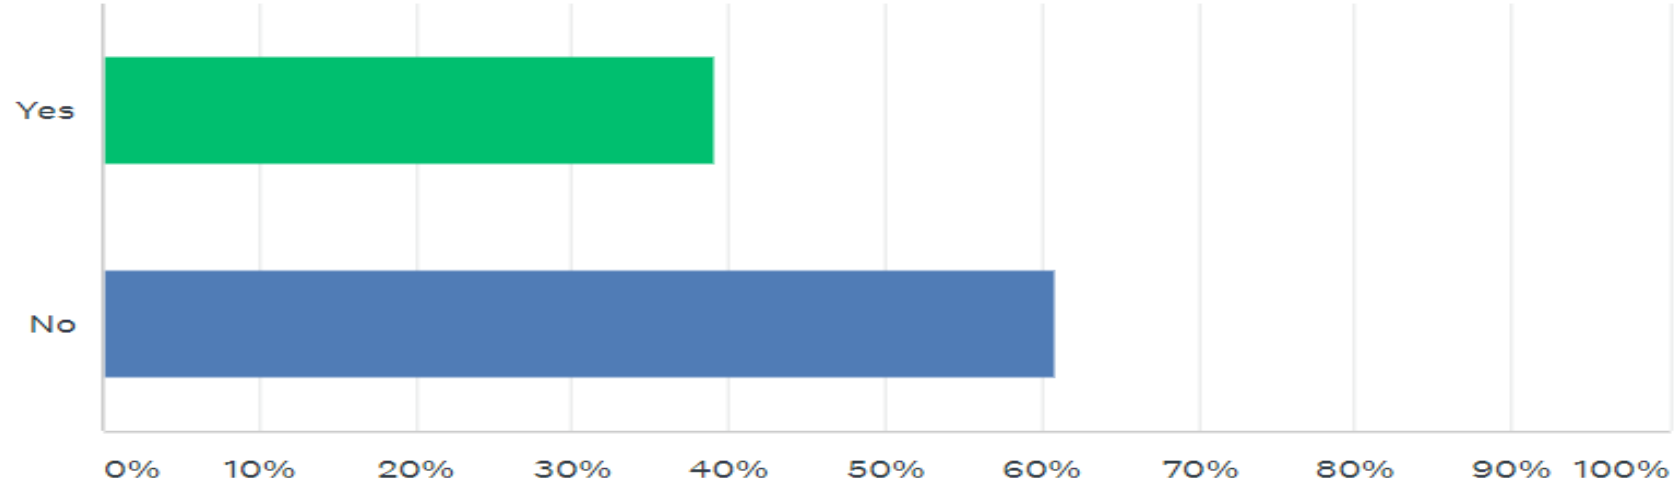

QUESTION 1 START STARTING AFTER LABOR

Are you in favor of CCPS starting school before Labor Day for the 2020-2021 school year?

Answered: 255 Skipped: 0

ANSWER CHOICES	RESPONSES	
Yes	39.22%	100
No	60.78%	155
TOTAL		255