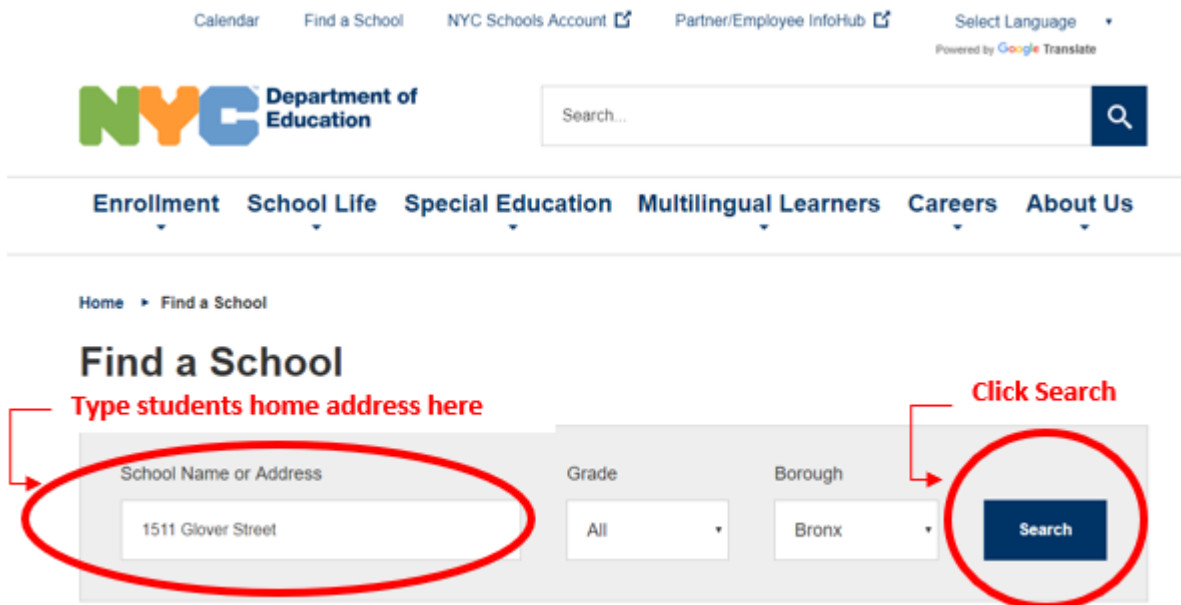

1). Click [NYC District Of Residence Lookup](#) and type address of the student

2) The Zoned Schools for that address will display

2018-2019 Zoned School		
<b>P.S./M.S. 194</b> District	<b>Address</b> 2365 Waterbury Avenue Bronx, NY 10462 718-892-5270	<b>Grades:</b> 0K,01,02,03,04,05,06,07,08 <b>District: 11</b> Distance: 0.23 miles
<b>P.S./M.S. 194</b> District	<b>Address</b> 2365 Waterbury Avenue Bronx, NY 10462 718-892-5270	<b>Grades:</b> 0K,01,02,03,04,05,06,07,08 District: 11 Distance: 0.23 miles
<b>Herbert H. Lehman High School</b> District	<b>Address</b> 3000 East Tremont Avenue Bronx, NY 10461 718-904-4200	<b>Grades:</b> 09,10,11,12 District: 08 Distance: 0.79 miles