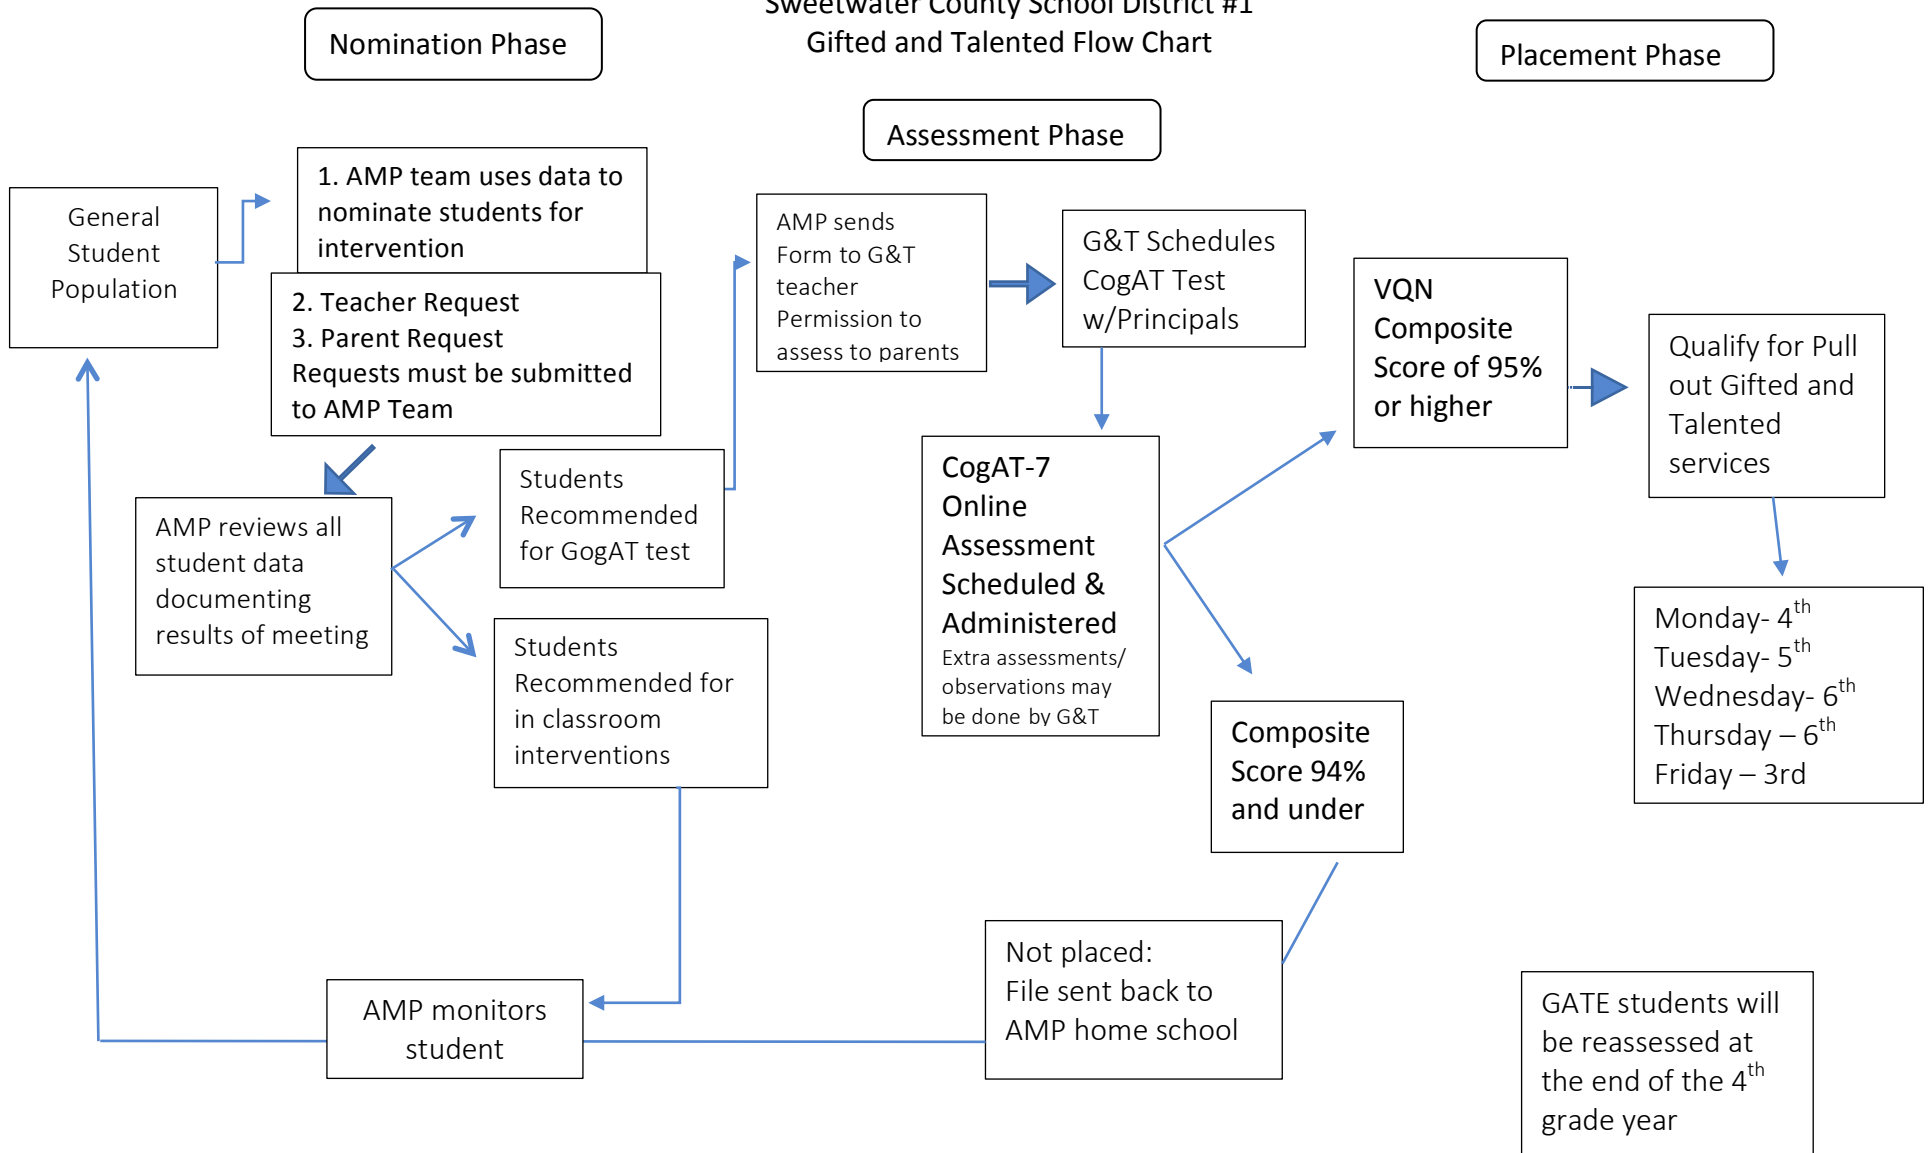

Sweetwater County School District #1
Gifted and Talented Flow Chart

Developed: August 23, 2018
 Edited: December 1, 2018
 August 23, 2019