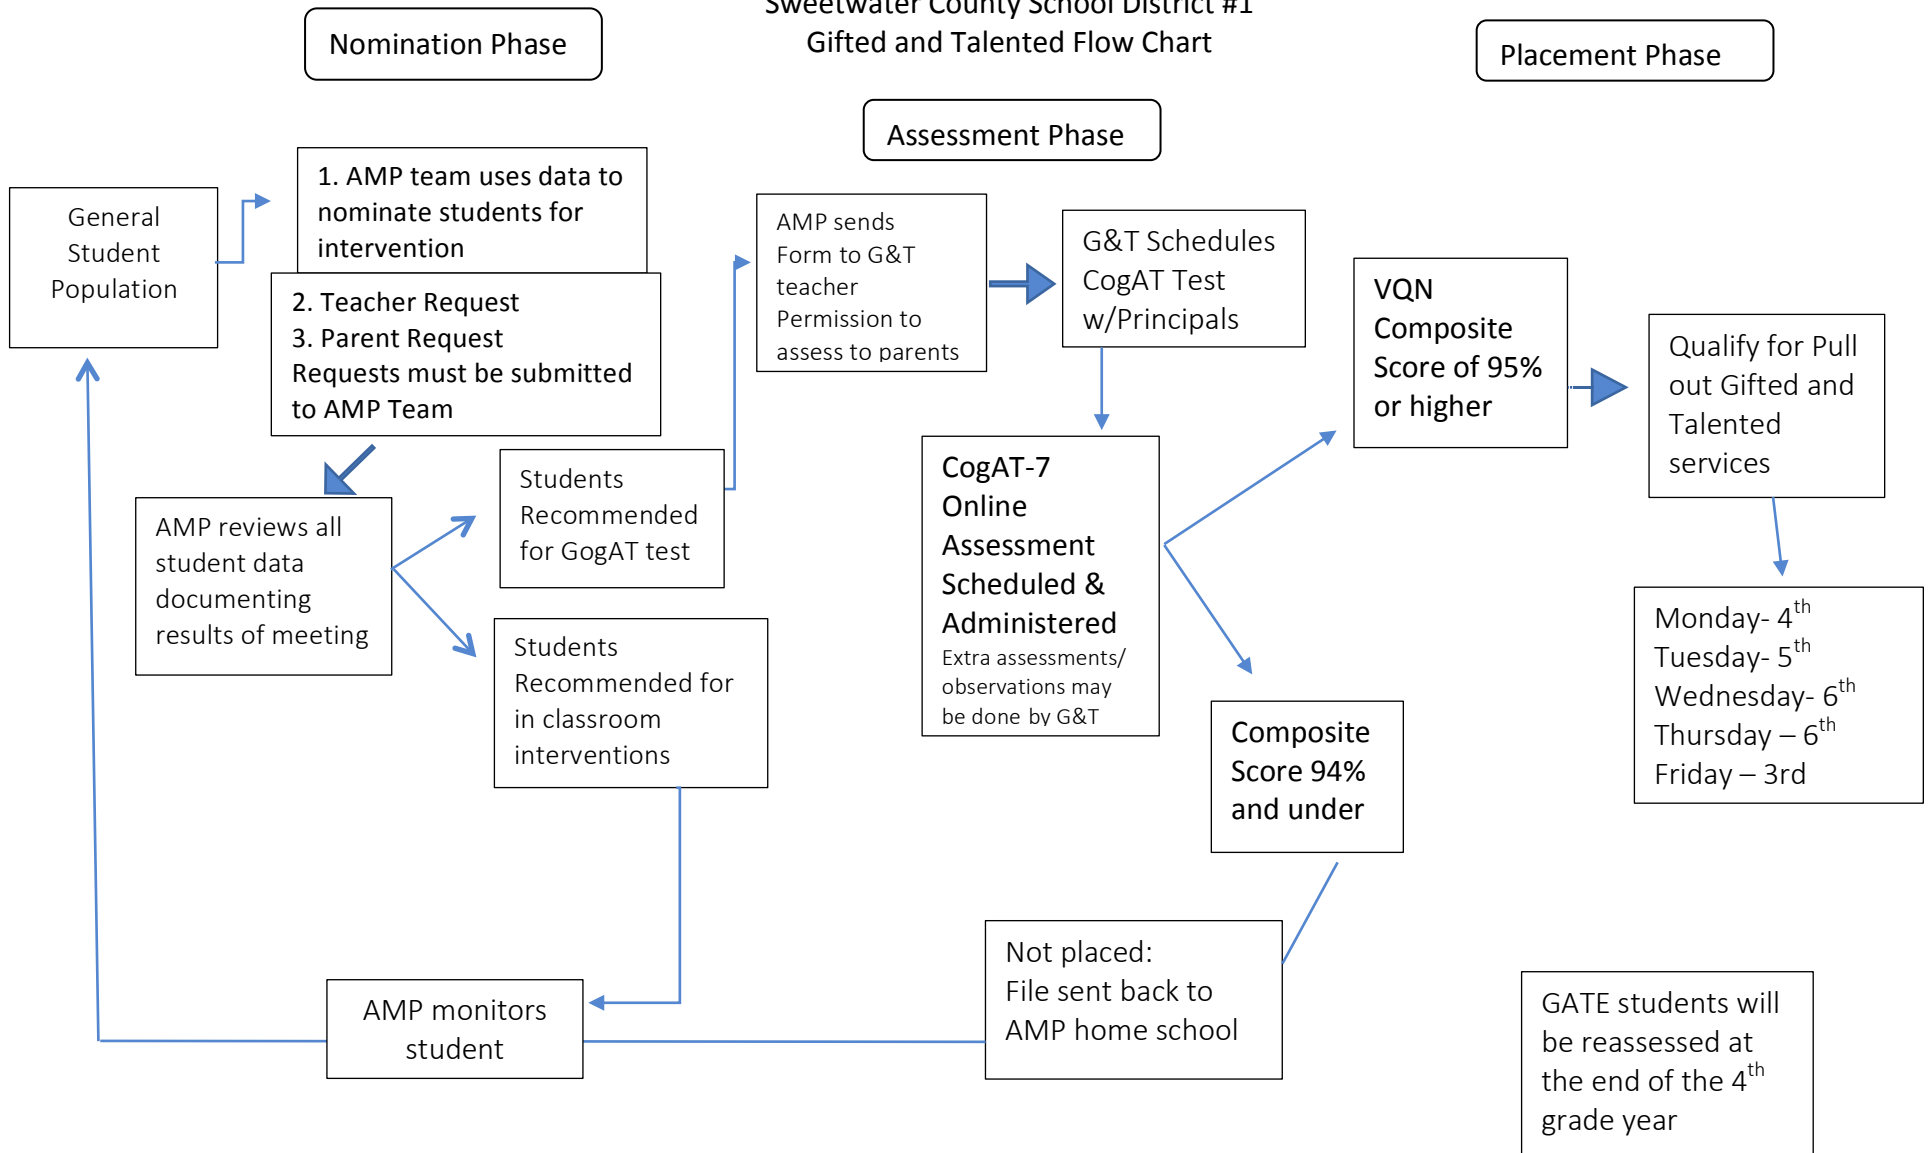

Sweetwater County School District #1
Gifted and Talented Flow Chart

Developed: August 23, 2018
 Edited: December 1, 2018
 August 23, 2019

Sweetwater County School District #1
Gifted and Talented Flow Chart

Developed: August 23, 2018

Edited: December 1, 2018

August 23, 2019