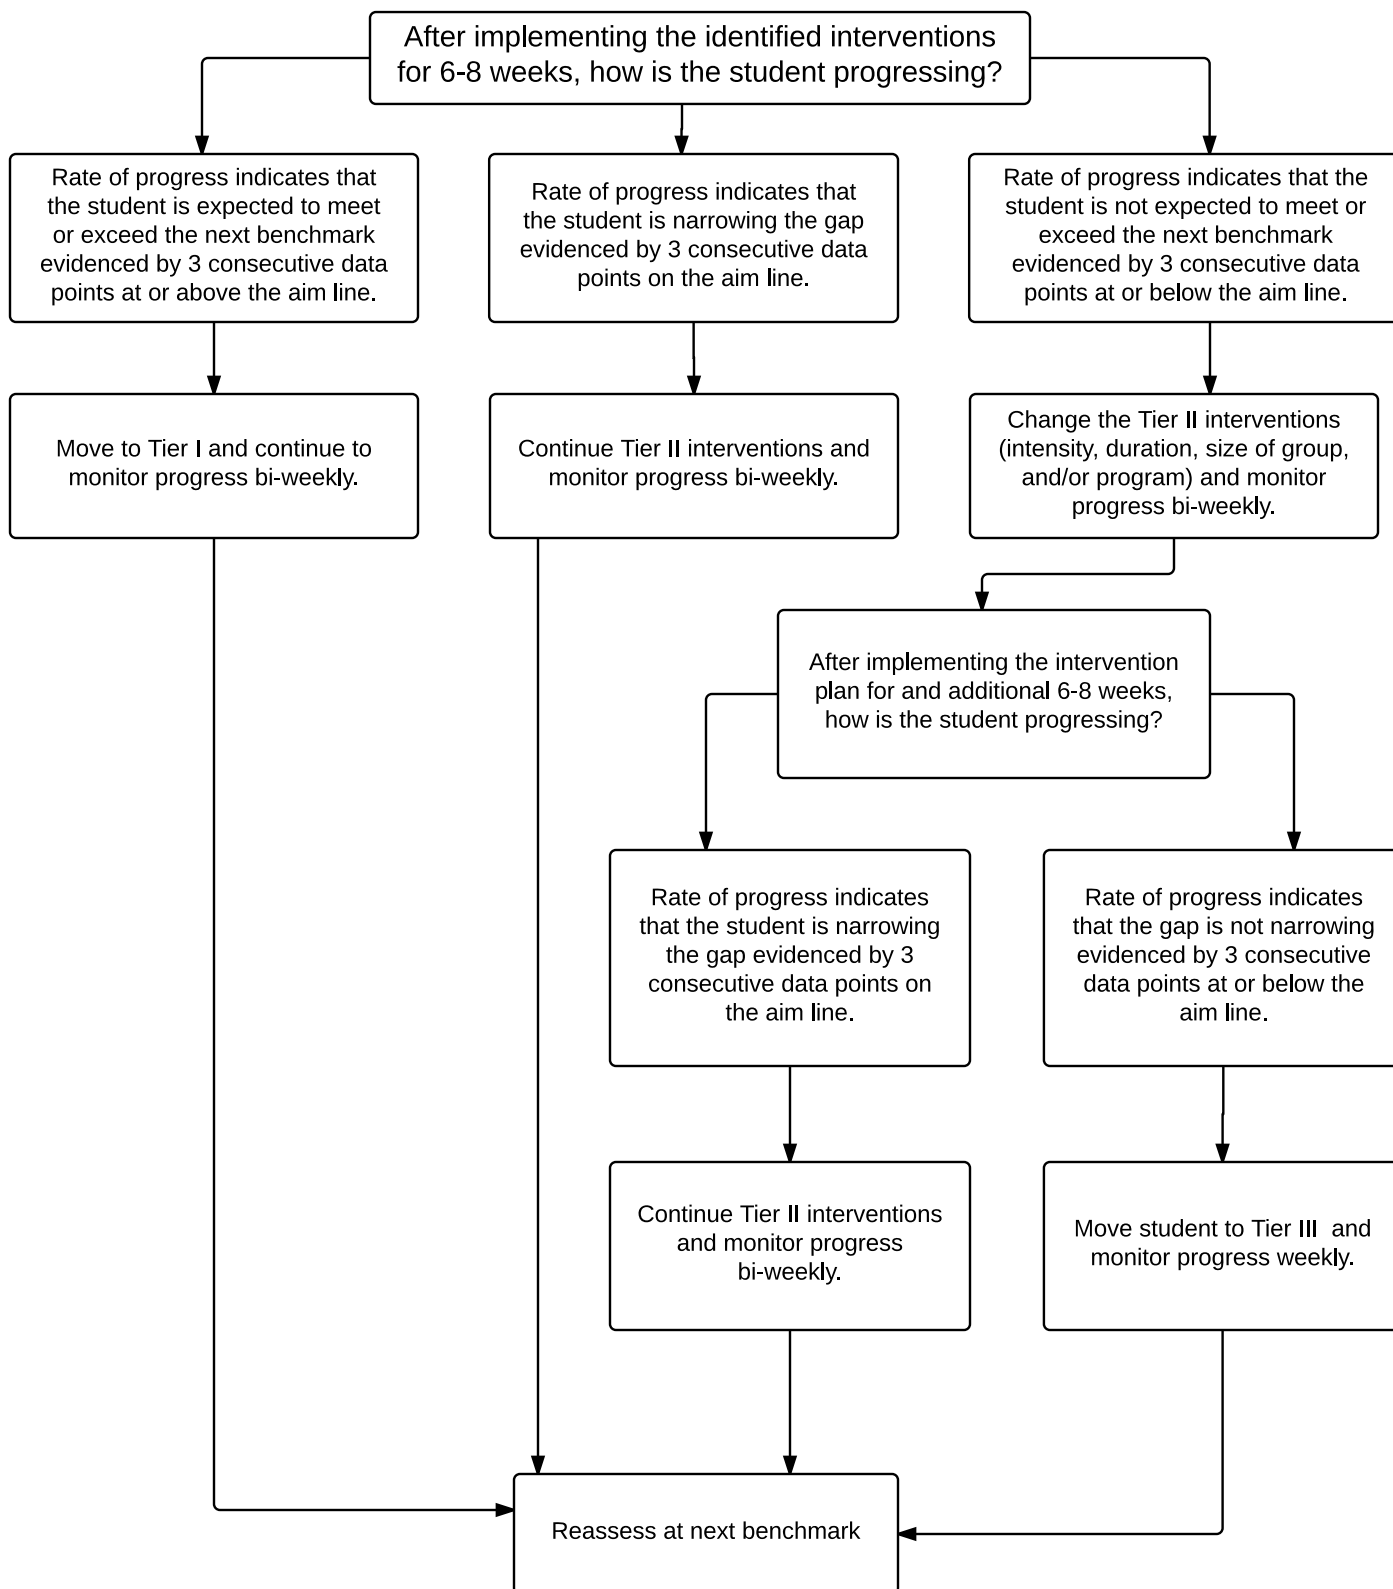

MOUNT PLEASANT CENTRAL SCHOOL DISTRICT

RTI DECISION TREE FOR UNIVERSAL SCREENING AND PROGRESS MONITORING

"Tier II CHECK UP"

MOUNT PLEASANT CENTRAL SCHOOL DISTRICT

RTI DECISION TREE FOR UNIVERSAL SCREENING AND PROGRESS MONITORING

"Tier III CHECK UP"