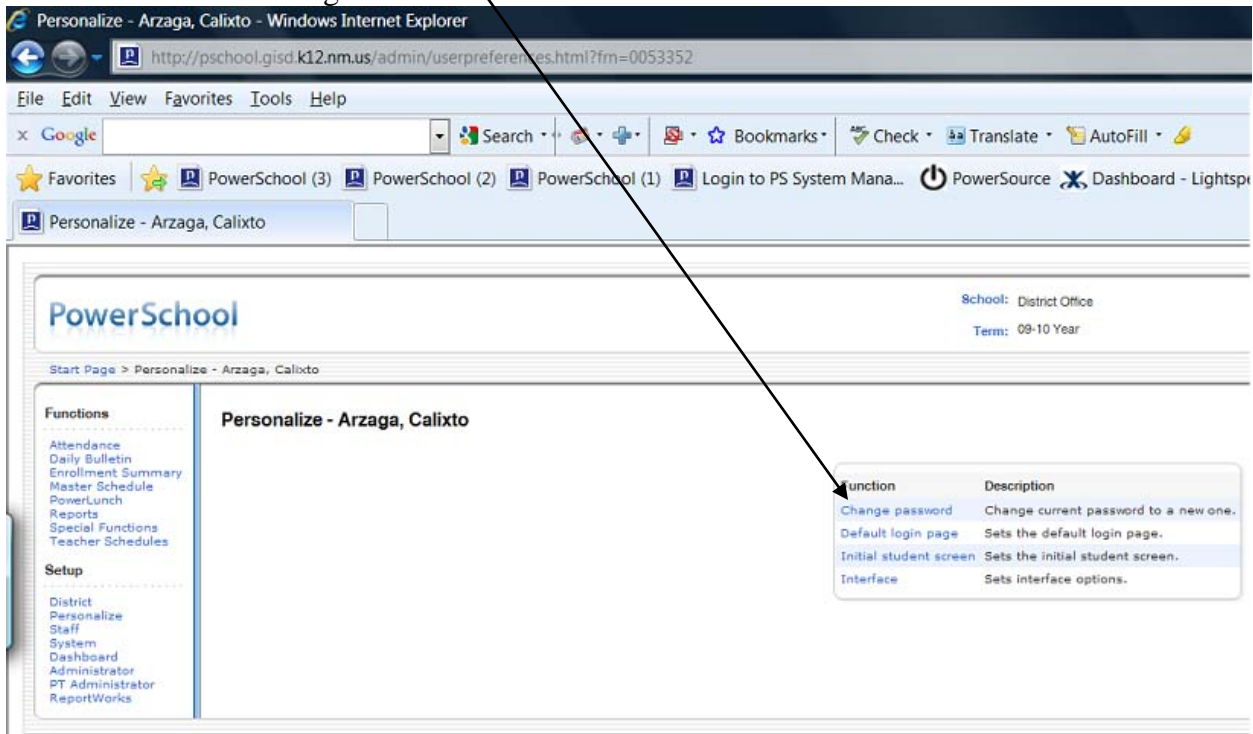

Username (District username) →

Input **password** and click **Sign in**

Change your Password:

1. To Change password click "personalize".

2. Then click "Change Password".

3. Type in your old password, then your new password twice. Click submit.