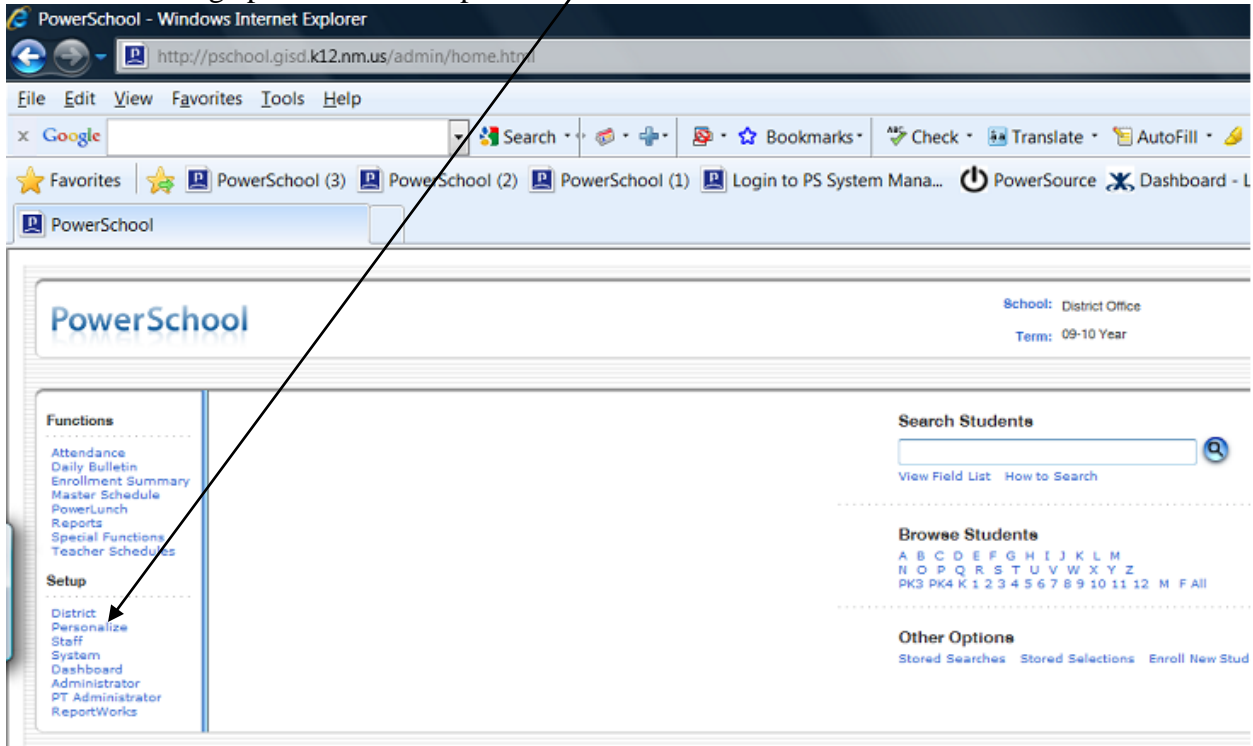

Change your Password:

1. To Change password click "personalize".