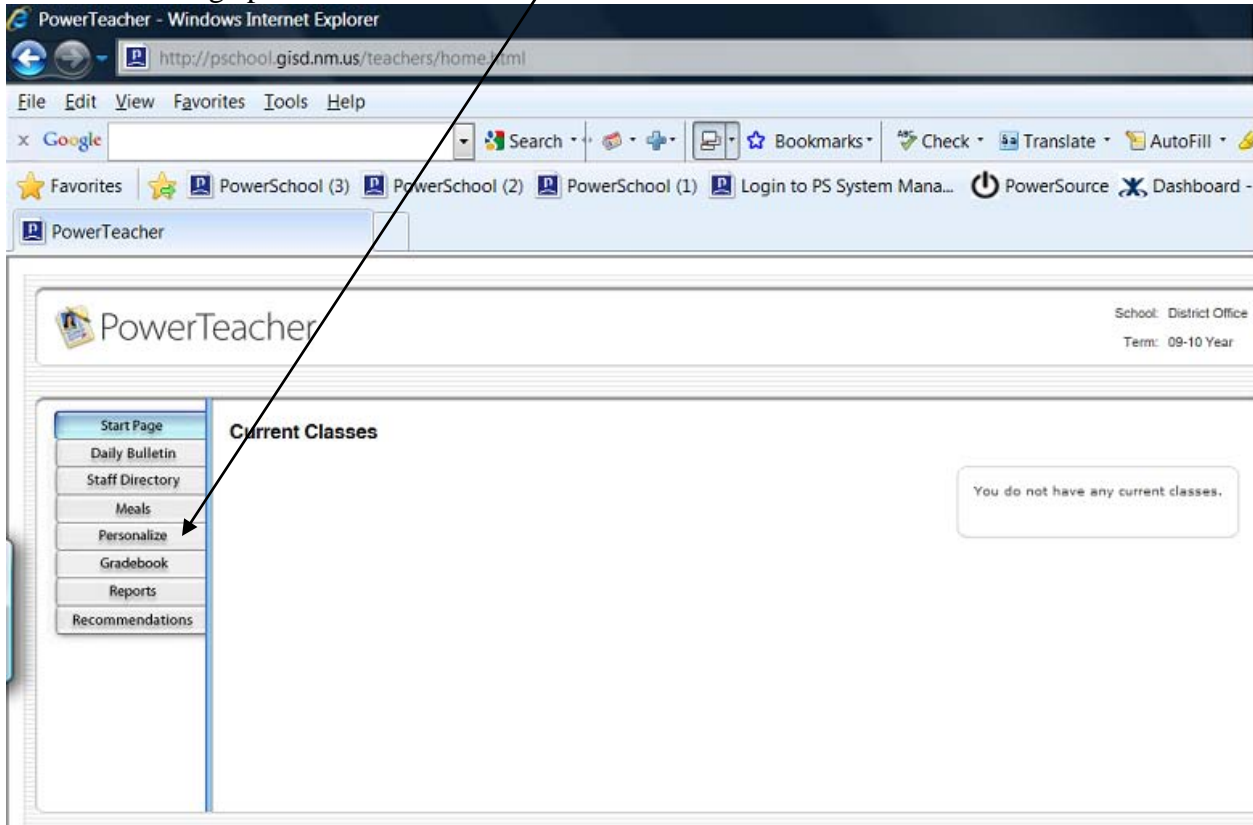

PowerSchool

Teacher Sign In

Username

Password

Sign In

2. Type in your Username and Password, and then click **Sign in**.

Change your Password:

1. To Change password click "Personalize".