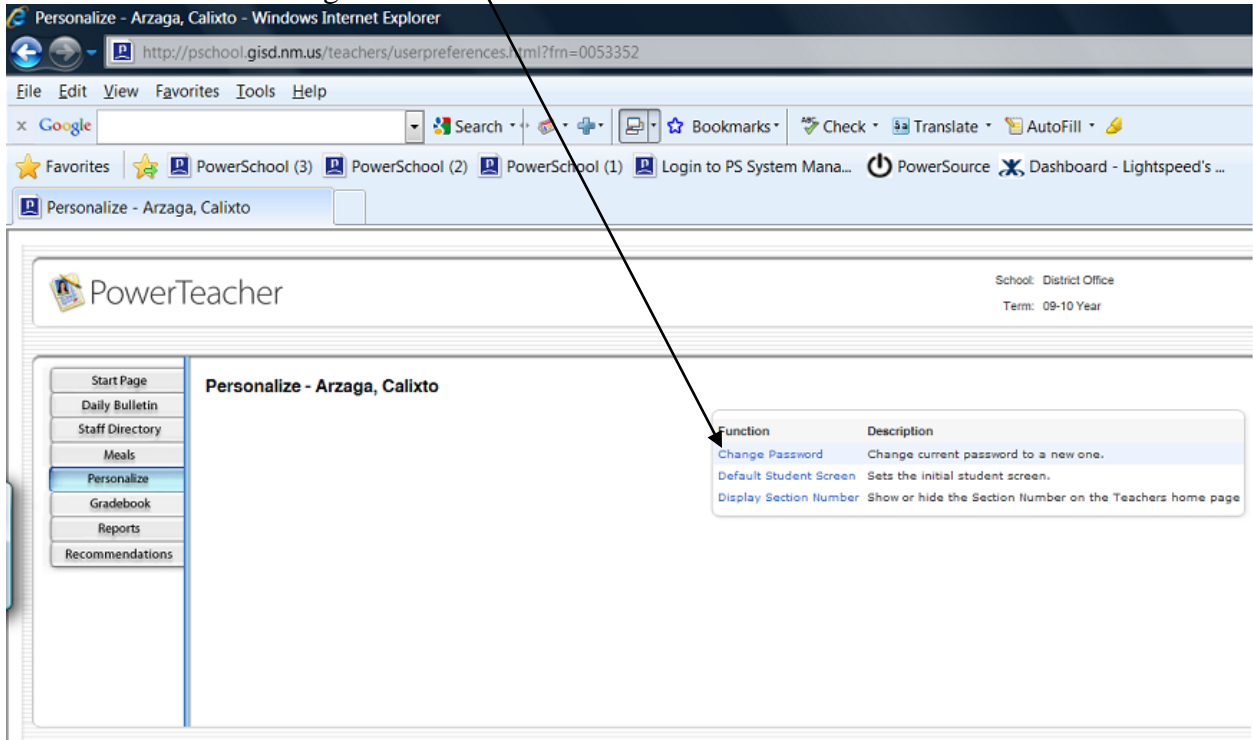

2. Then click "Change Password".