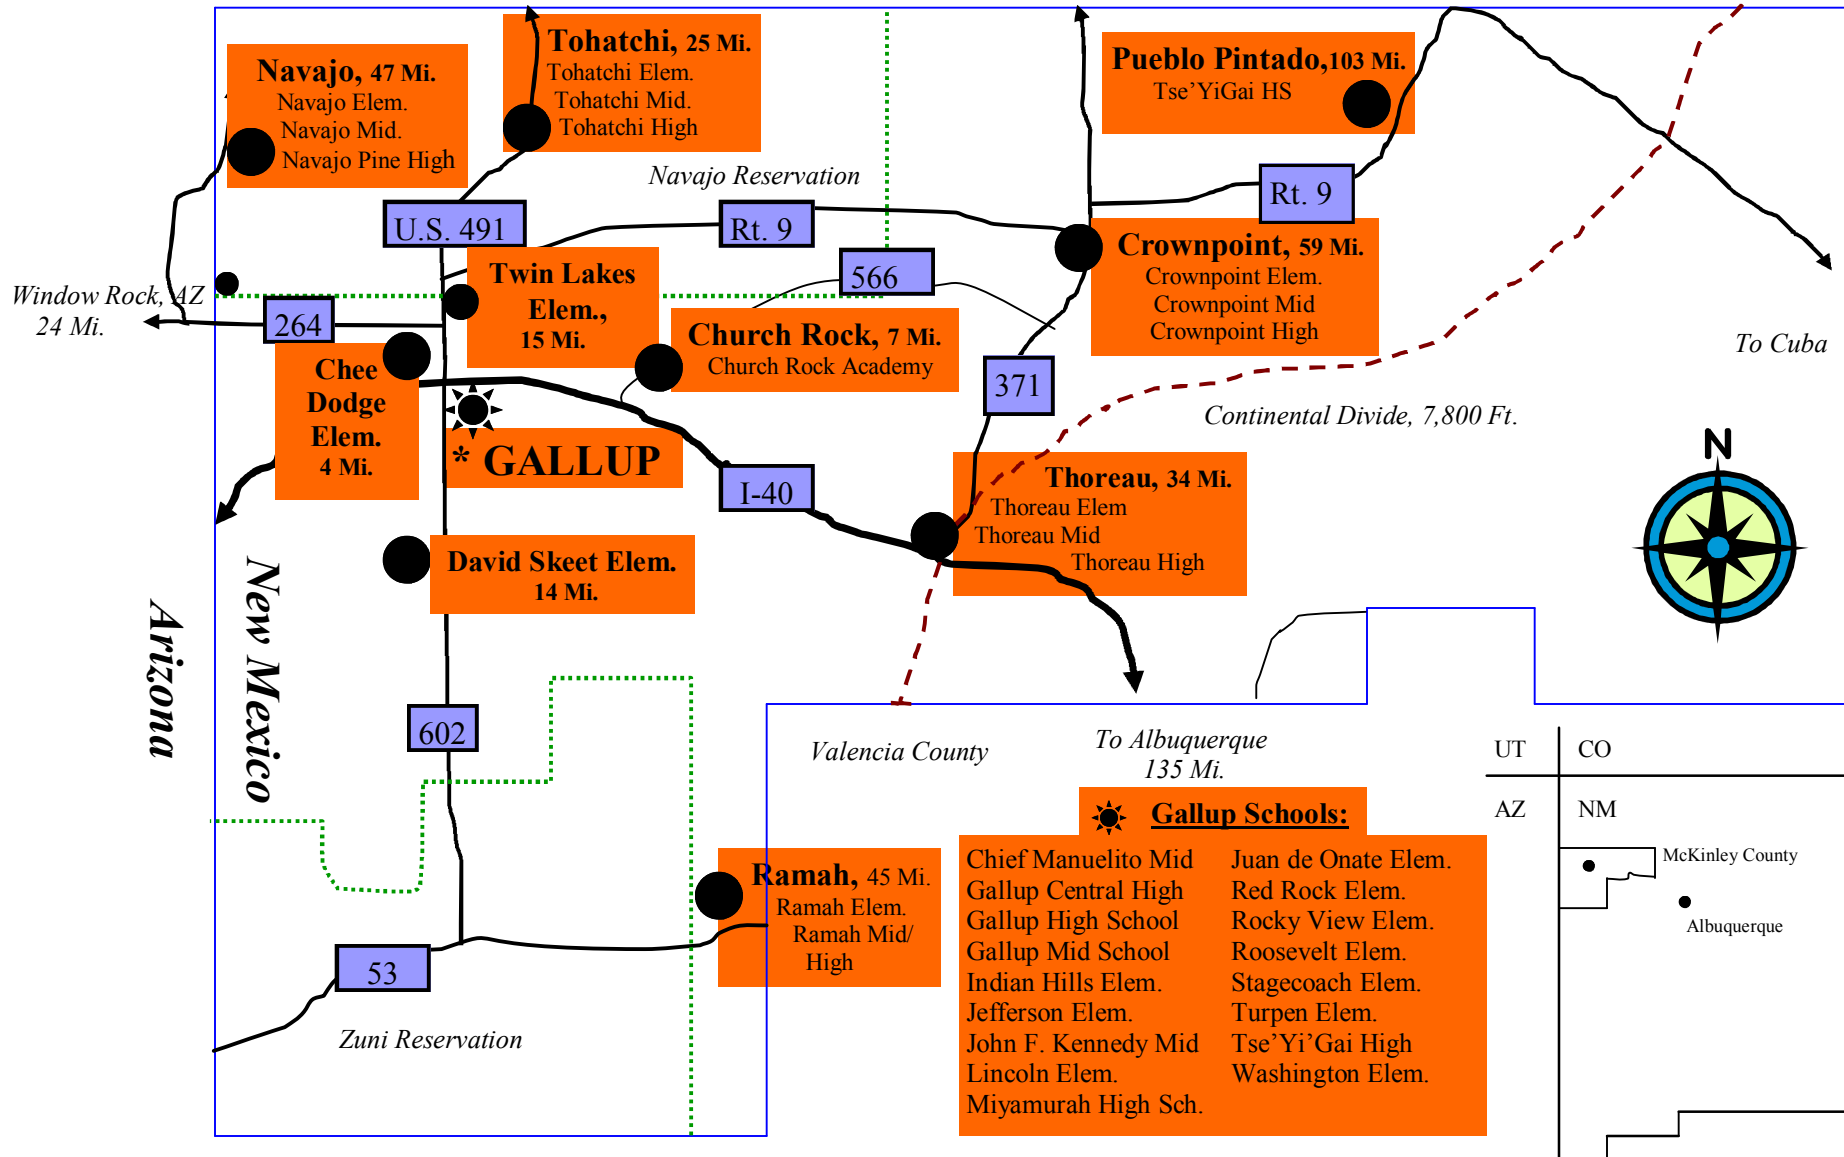

Gallup-McKinley County School District

Miles From Gallup

San Juan County

Valencia County

To Albuquerque
135 Mi.

Gallup Schools:

- Chief Manuelito Mid
- Gallup Central High
- Gallup High School
- Gallup Mid School
- Indian Hills Elem.
- Jefferson Elem.
- John F. Kennedy Mid
- Lincoln Elem.
- Miyamura High Sch.
- Juan de Onate Elem.
- Red Rock Elem.
- Rocky View Elem.
- Roosevelt Elem.
- Stagecoach Elem.
- Turpen Elem.
- Tse'Yi'Gai High
- Washington Elem.