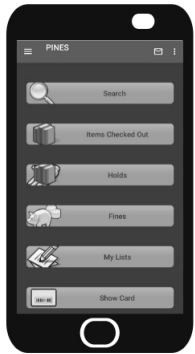

Your Digital Library Card is a unique doorway to tons of great services.

While this card cannot circulate physical items, it does grant access to tons of great digital resources.

The best part is, these services are completely free for cardholders and have no risk of fines!

By downloading the free GA PINES App from your app store you can have access to a virtual library card right on the app!

For updates & information:

www.pinemtnlibrary.org

Like us on Facebook!

Manchester Public Library
218 Perry Street
Manchester, Georgia 31816
(706) 846-3851

Name: _____

Library Card: _____

PINES PIN: _____

Your Digital Library Card

Your library card grants you access to free eBooks and eAudiobooks through the library with Overdrive through the Libby App!

Items check out for up to 3 weeks at a time and will return themselves when they are due. There are no late fees or charges!