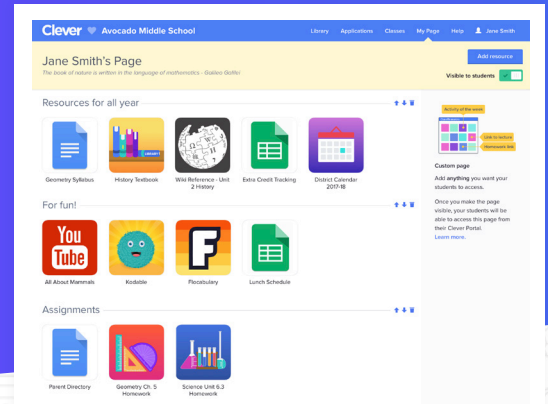

Student home login guide

Help your child use learning technology at home

Hi Families,

This year our school is using Clever as an easy way for your child to access all the learning applications they use at school in one location: the Clever Portal!

We would love to partner with you to increase education engagement at home by helping your child access their learning applications.

How can I help my child log in?

1 Go to our Clever Portal:

2 Log in using the info below: