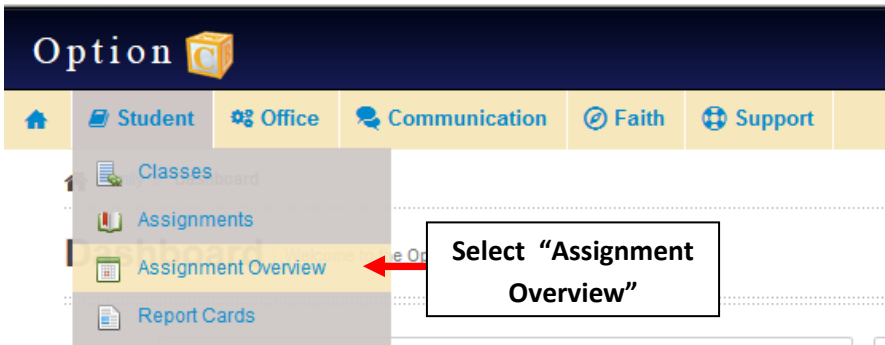

Student Assignment Overview

Once logged into the Family Portal, please select "Student" from the Main Menu.

Select "Assignment Overview".

You will now see a Weekly Overview of your Child's Assignments by Day. ***Please Note: Tests and Quizzes will be displayed in Red*.**