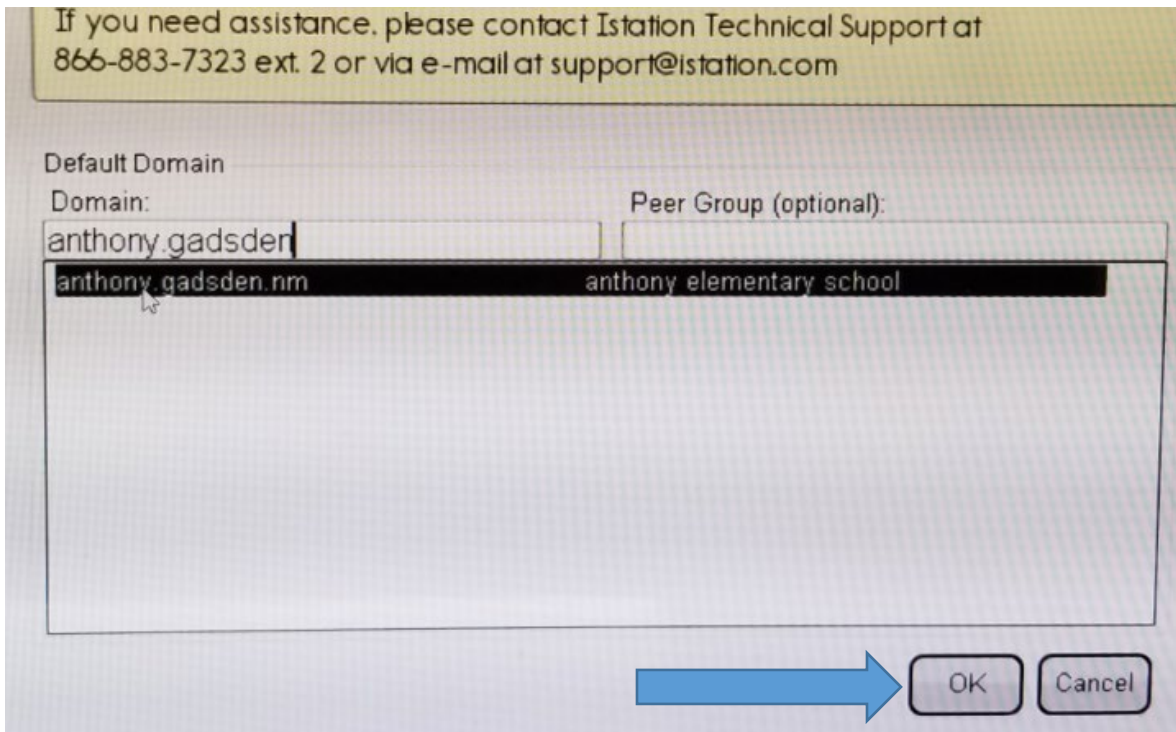

## iStation for Chromebooks

- In the lower left corner of the Chromebook screen, click the "Apps" button and select iStation.

- If you get prompted to select a Domain (School Name). Please input the name of your student's school as this format: schoolname.gadsden (e.g. anthony.gadsden, berino.gadsden, etc.)

- Please input school name in the domain text box (e.g. anthony.gadsden).

- Select the name of the school shown in the box and press “OK” button.

- Input student's iStation credentials provided by the school.