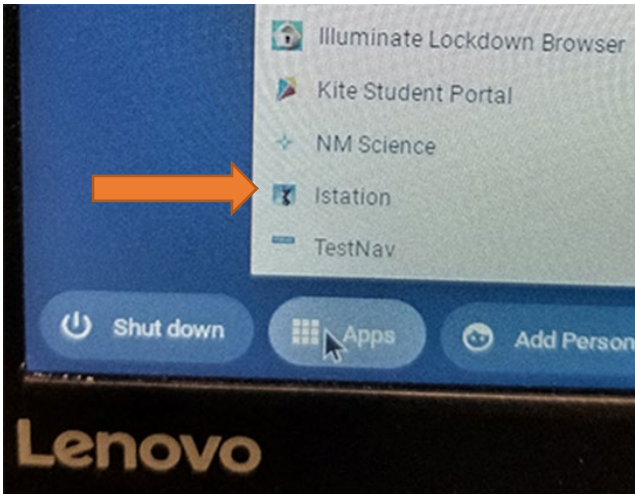

## iStation for Chromebooks

- In the lower left corner of the Chromebook screen, click the "Apps" button and select iStation.

- If you get prompted to select a Domain (School Name). Please input the name of your student's school as this format: schoolname.gadsden (e.g. anthony.gadsden, berino.gadsden, etc.)