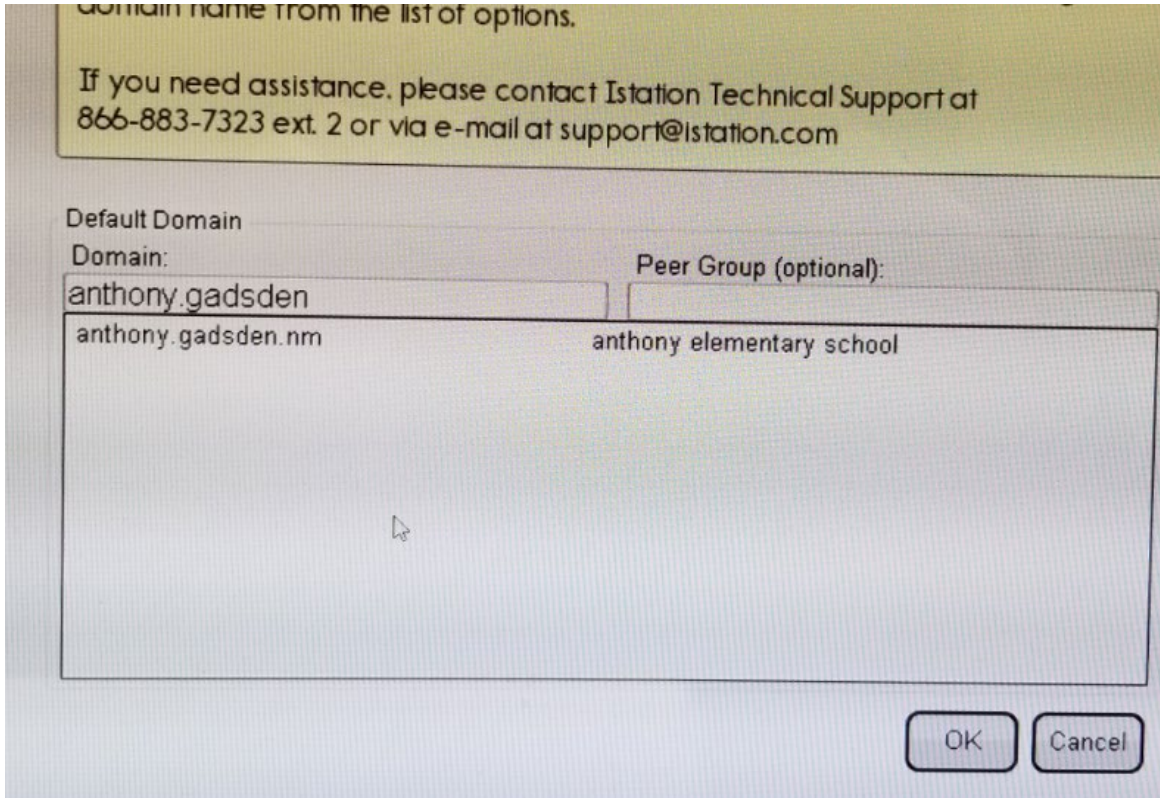

## iStation for Chromebooks

- In the lower left corner of the Chromebook screen, click the "Apps" button and select iStation.

- If you get prompted to select a Domain (School Name). Please input the name of your student's school as this format: schoolname.gadsden (e.g. anthony.gadsden, berino.gadsden, etc.)

- Please input school name in the domain text box (e.g. anthony.gadsden).

- Select the name of the school shown in the box and press “OK” button.

- Input student's iStation credentials provided by the school.