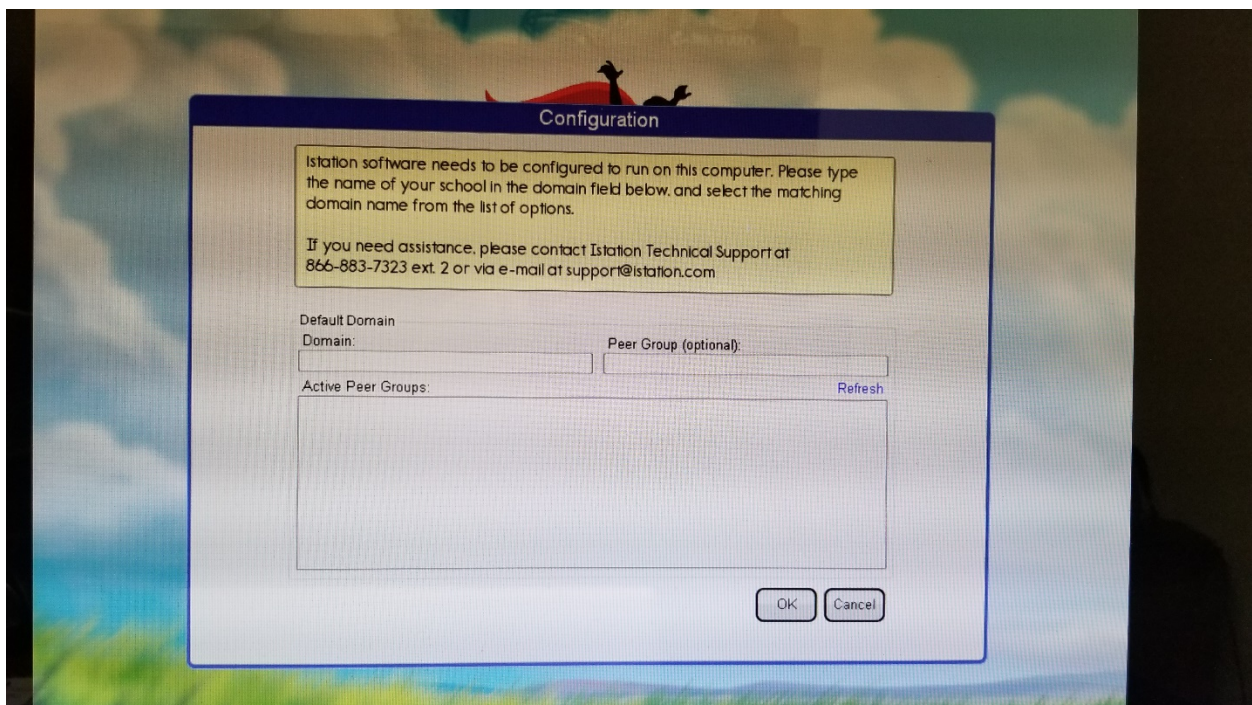

## iStation for Chromebooks

- In the lower left corner of the Chromebook screen, click the "Apps" button and select iStation.

- If you get prompted to select a Domain (School Name). Please input the name of your student's school as this format: schoolname.gadsden (e.g. anthony.gadsden, berino.gadsden, etc.)

- Please input school name in the domain text box (e.g. anthony.gadsden).

- Select the name of the school shown in the box and press “OK” button.

- Input student's iStation credentials provided by the school.