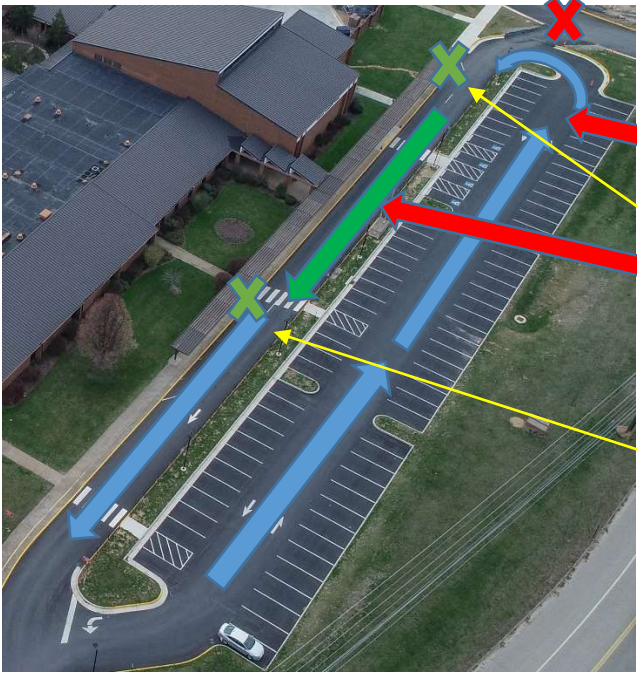

New Morning Drop Off-begins Nov. 13

ONE WAY through the parking lot at ALL times!!!

Use the right hand lane of the front loop to drop students off- NO PARKING...this is still a fire lane!

Drop off in the Green zone -do not PASS in the drop off area

Afternoon Parent Pick-Up as usual... PARK and sign out your student(s) in the GYM