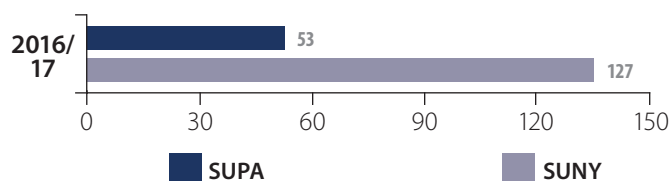

of Students Enrolled in College Level Courses (Dual Enrollment)