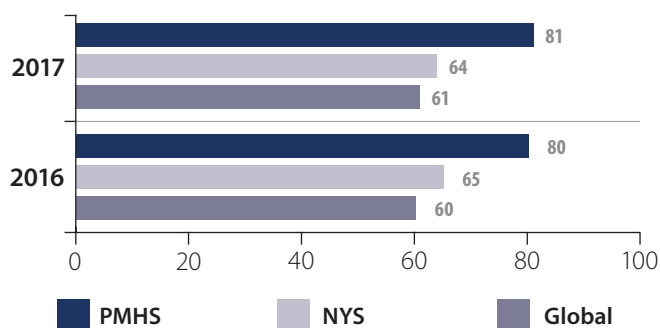

% of Students Scoring 3 or Higher on APs