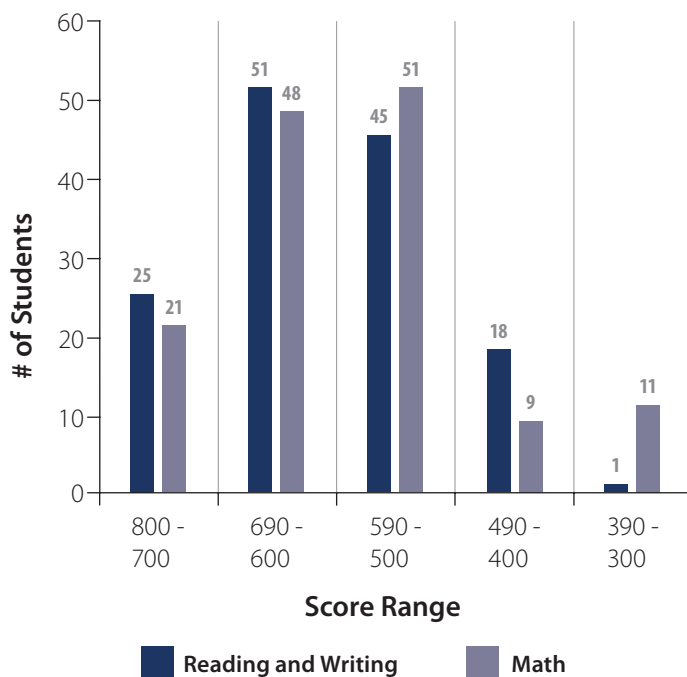

TESTING INFORMATION/COLLEGE COURSE ENROLLMENT

SAT ~ MEAN SCORES, 2016 - 17 Class of 2017 (140 Tested)

Critical Reading Mean	
PMHS	598
State	530
Math Mean	
PMHS	591
State	528

SAT Score Distribution Class of 2017 (80 Tested)