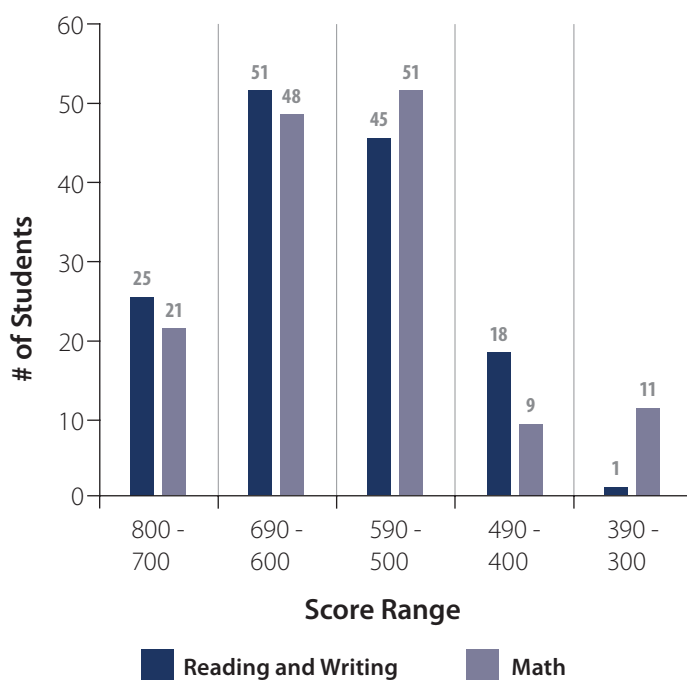

TESTING INFORMATION/COLLEGE COURSE ENROLLMENT

SAT ~ MEAN SCORES, 2016 - 17 Class of 2017 (140 Tested)

Critical Reading Mean	
PMHS	598
State	530
Math Mean	
PMHS	591
State	528

SAT Score Distribution Class of 2017 (80 Tested)