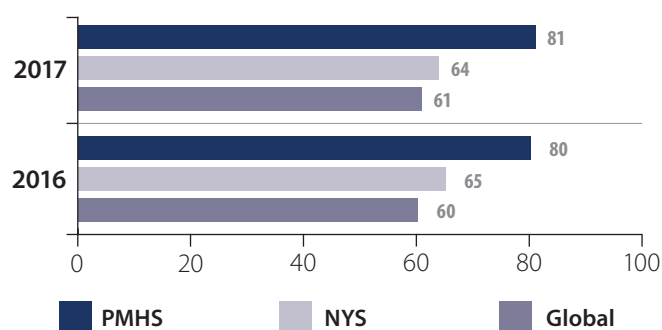

% of Students Scoring 3 or Higher on APs