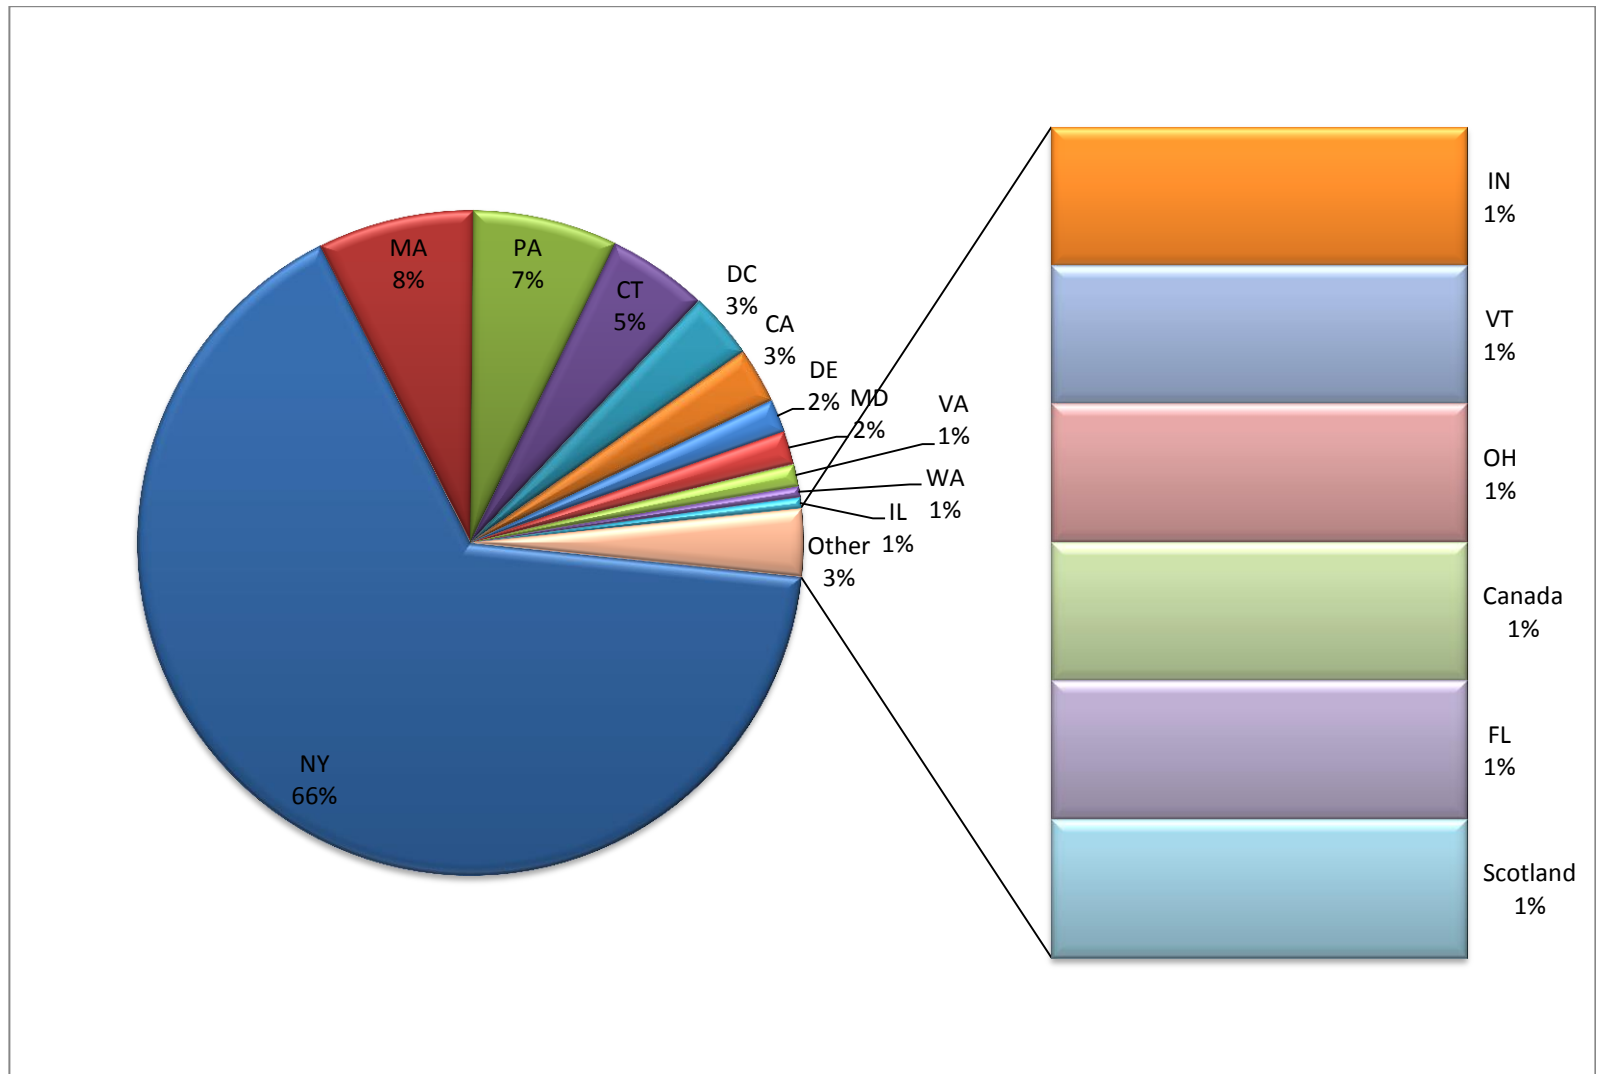

New Explorations into Science Technology + Math

Public vs. Private vs. Community Colleges

College Type	Count
4 Yr Public	94
4 Yr Private	89
2 Yr Public	2
Grand Total	185

Geographical Distribution

State	Count
NY	122
MA	14
PA	13
CT	9
DC	6
CA	5
DE	3
MD	3
VA	2
WA	1
IL	1
IN	1
VT	1
OH	1
Canada	1
FL	1
Scotland	1
Grand Total	185