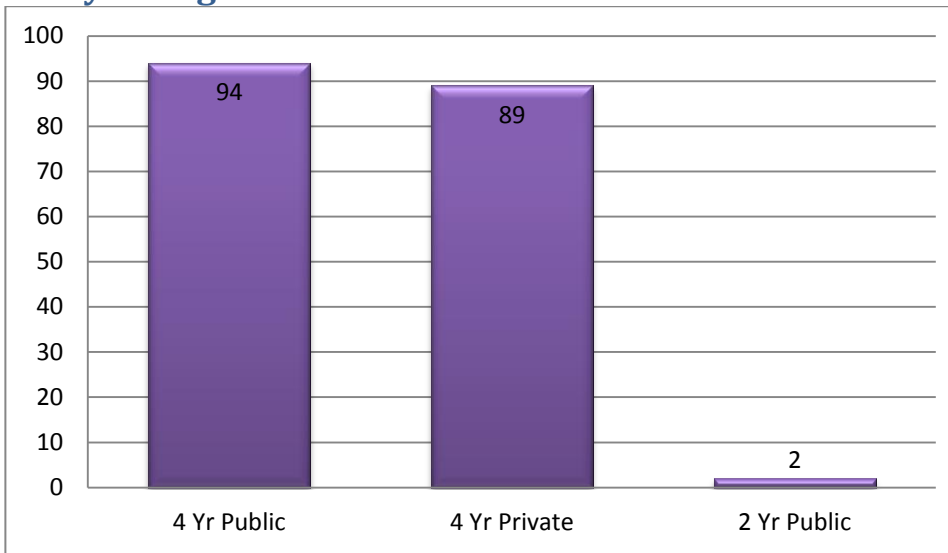

New Explorations into Science Technology + Math

Public vs. Private vs. Community Colleges

College Type	Count
4 Yr Public	94
4 Yr Private	89
2 Yr Public	2
Grand Total	185