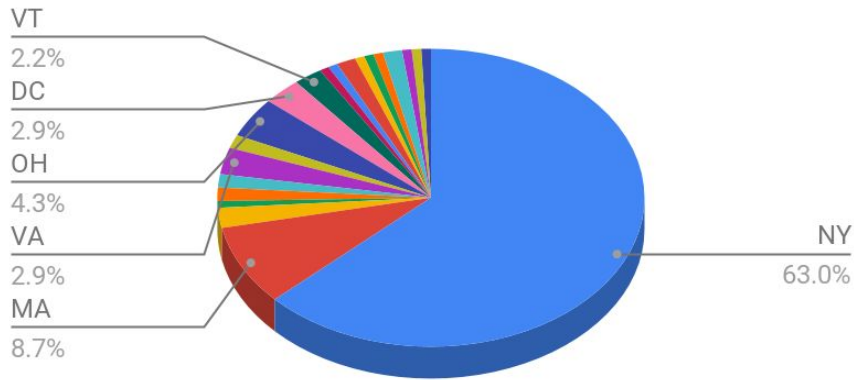

Class of 2020 Matriculation Data

Count of State