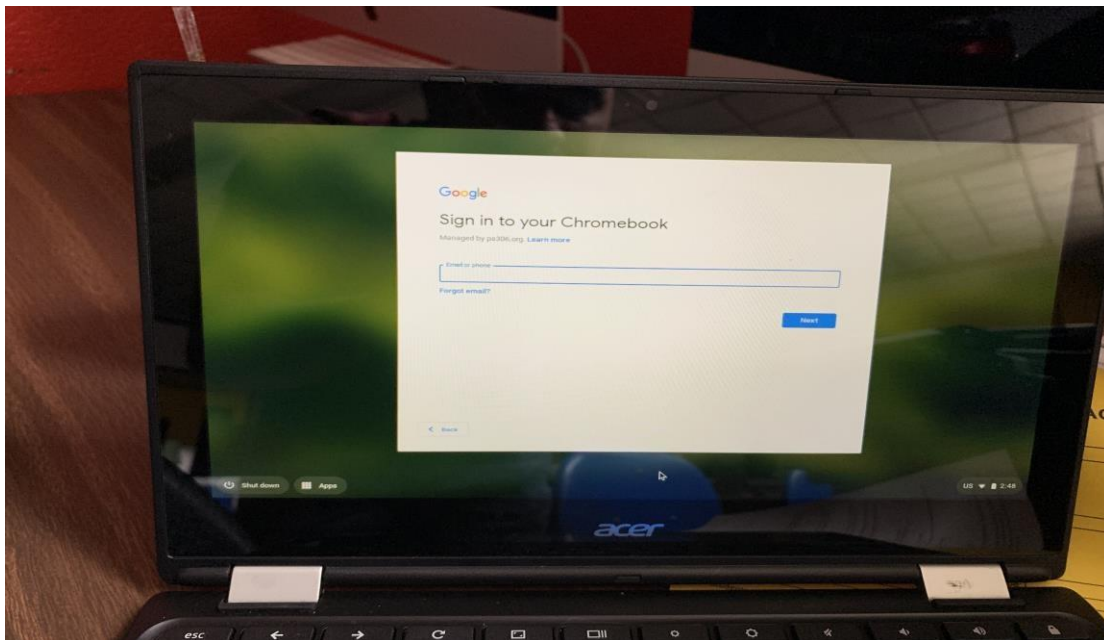

(If you don't have a Gmail): then click on Guest User.