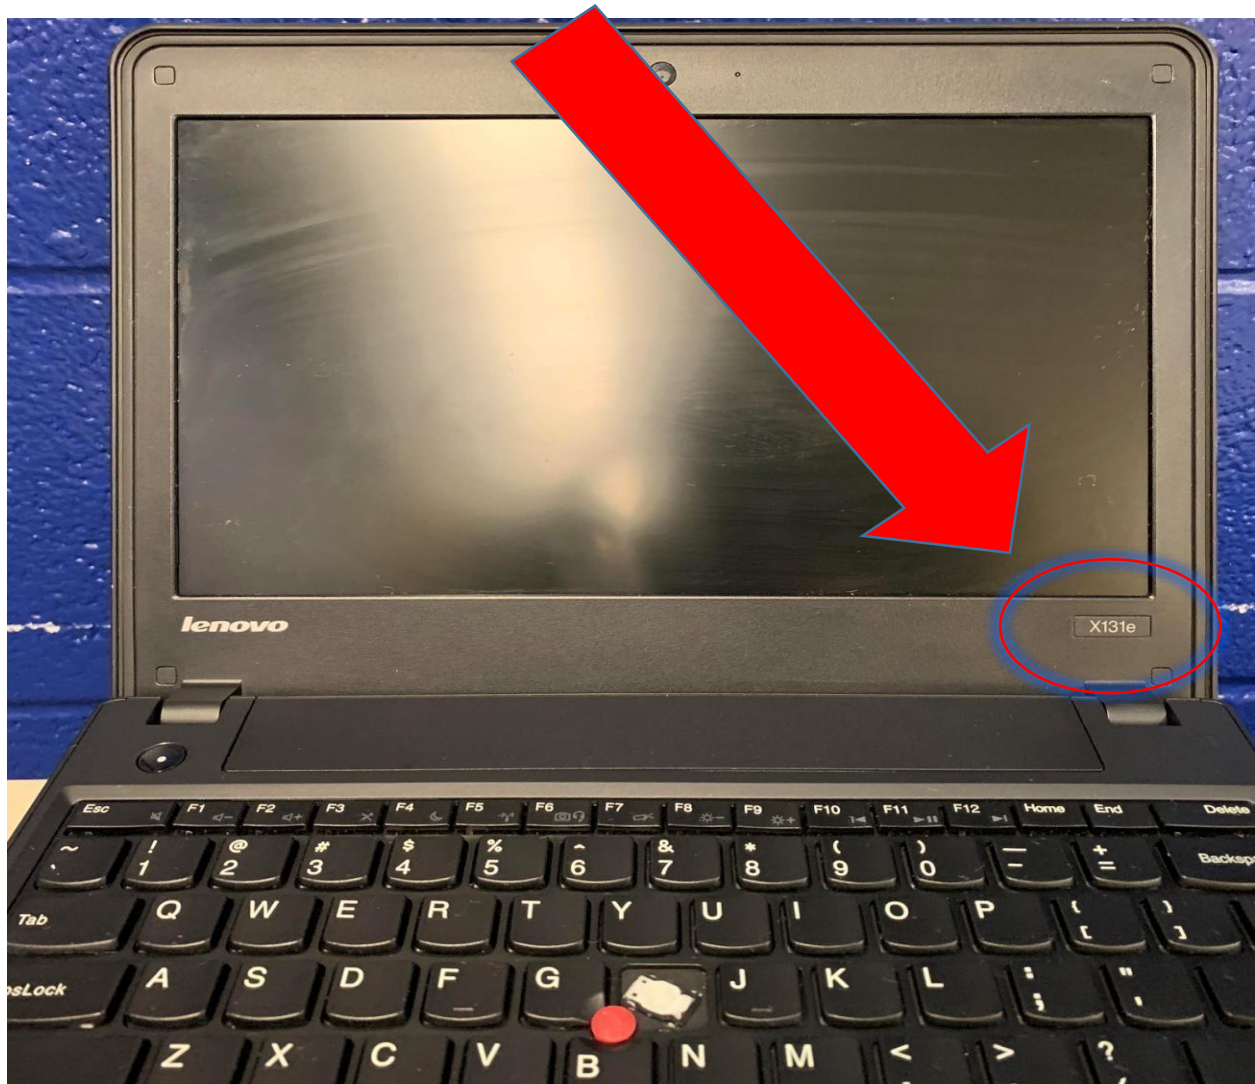

Please open your laptop and check on the screen right side corner for laptop model

Password for **Lenovo 11e**:

Account: NYCDOE

Password: D1IT@D0e

OR

Account: Teacher

Password: keyboard

Password for **Lenovo X131e**: