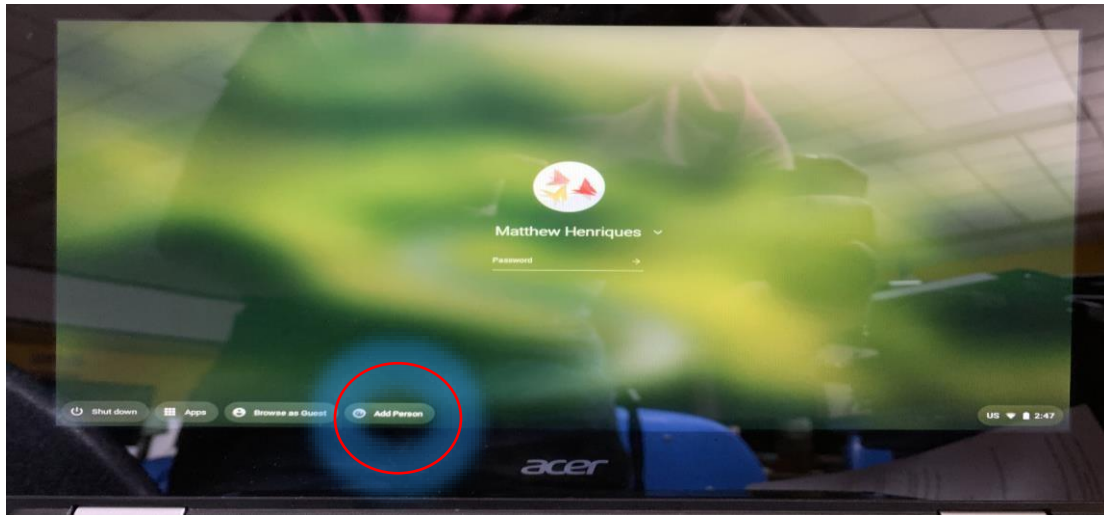

(If you don't have a Gmail): then click on Guest User.