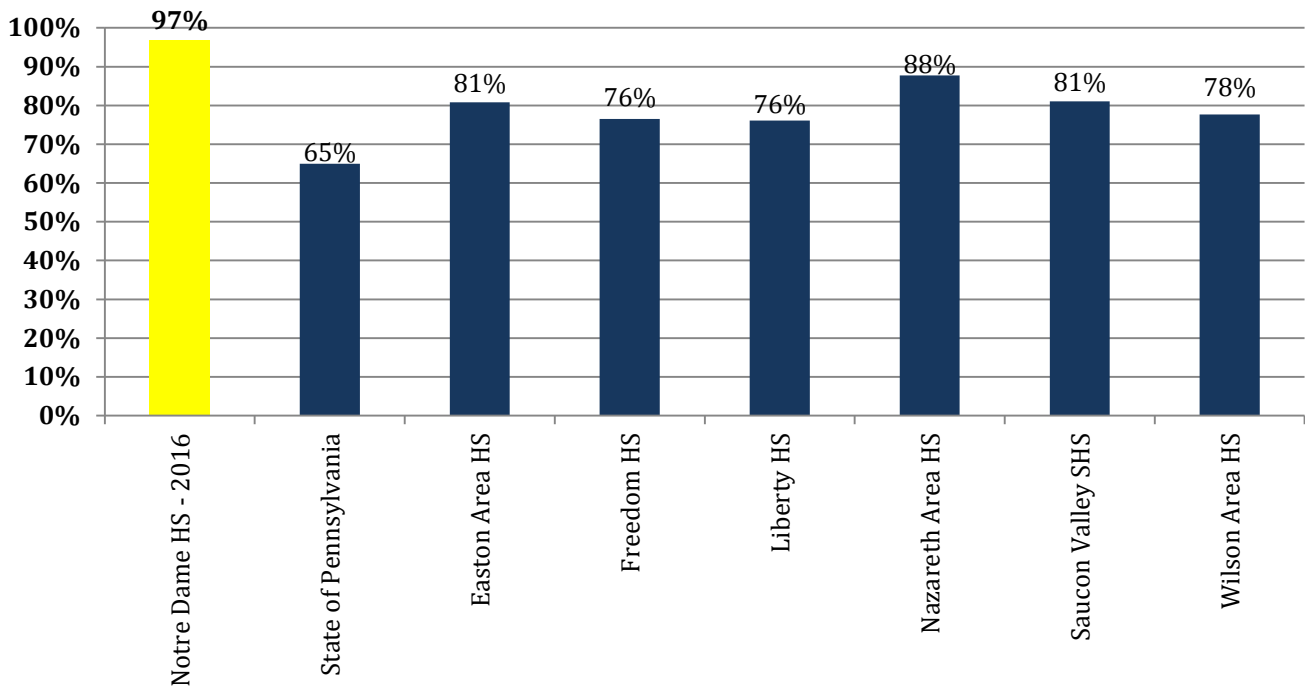

Percentage of Area High School Students Attending 2 & 4 Year Colleges or Universities

The chart represents school districts where the majority of Notre Dame students live.

Data represents graduates in 2016; the most recent statistics for the State of Pennsylvania and includes the state average.